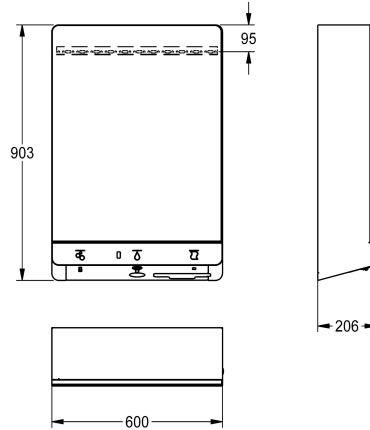

KWC FX-M

Wash place unit Water-Soap-Paper towel dispenser

Modell-Linie: FX | FXCT1001M

Baby changing tables | All-In-One

KWC-No.

2030065018

FX-M wash place unit Water-Soap-Paper towel dispenser for wall mounting, touch free opto-electronically controlled. For hot and cold water connectivity. Thermostat for mounting onto angle valve with installation set for preset delivery of premixed hot water, soap pump for liquid soap and paper towel dispenser. Lighting up of pictograms above the respective sensor position as well as start of wash place lighting indicate user detection. The pictogram of the active function is illuminated maximally. Cabinet housing made of powder coated stainless steel, white, mirrored door, door hinge left and cylinder lock.

Minimum flow pressure 1.0 bar
 Volume of water flow 6 l/min at 3 bar flow pressure
 Supply voltage 230 V AC, 50/60 Hz
 Overall power 100 W
 Protection Degree IPX1
 Fill Volume of Paper Towel Dispenser 300 - 400 pieces (H2 - format with Z - folding)
 Dimensions 600 x 903 x 206 mm (W x H x D)