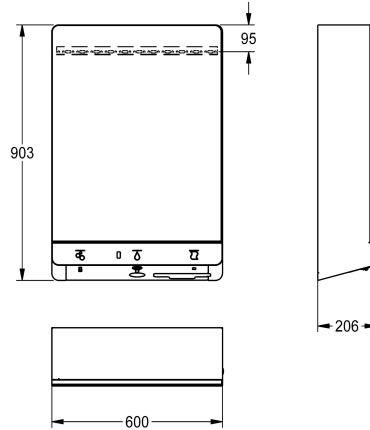

## KWC FX-M

Wash place unit Water-Soap-Paper towel dispenser

Modell-Linie: FX | FXCT1001M

Baby changing tables | All-In-One

### KWC-No.

**2030065018**

FX-M wash place unit Water-Soap-Paper towel dispenser for wall mounting, touch free opto-electronically controlled. For hot and cold water connectivity. Thermostat for mounting onto angle valve with installation set for preset delivery of premixed hot water, soap pump for liquid soap and paper towel dispenser. Lighting up of pictograms above the respective sensor position as well as start of wash place lighting indicate user detection. The pictogram of the active function is illuminated maximally. Cabinet housing made of powder coated stainless steel, white, mirrored door, door hinge left and cylinder lock.

Minimum flow pressure 1.0 bar  
 Volume of water flow 6 l/min at 3 bar flow pressure  
 Supply voltage 230 V AC, 50/60 Hz  
 Overall power 100 W  
 Protection Degree IPX1  
 Fill Volume of Paper Towel Dispenser 300 - 400 pieces (H2 - format with Z - folding)  
 Dimensions 600 x 903 x 206 mm (W x H x D)