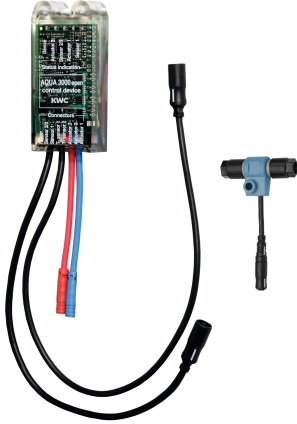

## KWC AQUA3000OPEN Electronic module EM5 for F5 washbasin fitting

Modell-Linie: AQUA3000OPEN | ACEV1002  
Water management systems | Complementary parts water management