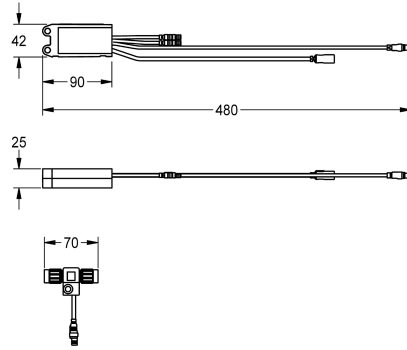

## KWC AQUA3000OPEN Electronic module EM5 for F5 washbasin fitting

Modell-Linie: AQUA3000OPEN | ACEV1002  
Water management systems | Complementary parts water management