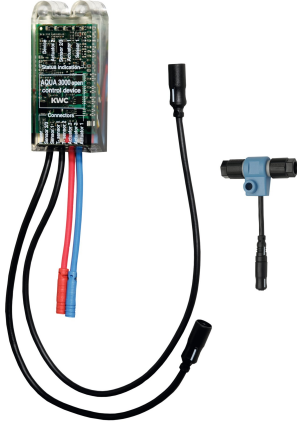

## KWC AQUA3000OPEN Electronic module EM5 for F5 washbasin fitting

Modell-Linie: AQUA3000OPEN | ACEV1002  
Water management systems | Complementary parts water management