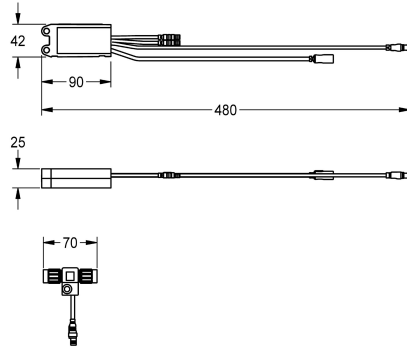

KWC AQUA3000OPEN Electronic module EM5 for F5 washbasin fitting

Modell-Linie: AQUA3000OPEN | ACEV1002
Water management systems | Complementary parts water management

KWC-No.

2030041520

Electronic module EM5 with ID 02010 for F5EV1004/1008 and F5EM1004/1010

V DC.

Technical Data

quantity

1

quantity uom

piece

Mandatory Accessories

KWC AQUA3000OPEN Electronic module EM5 for F5 washbasin fitting