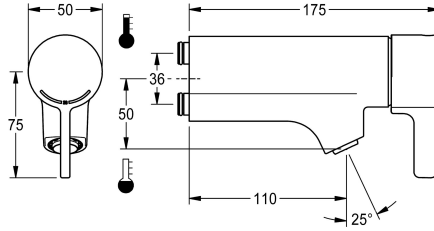

KWC F5L-Therm

Single-lever thermostatic mixer for tap unit or wall flange

Modell-Linie: F5L | F5LT1033

Taps | Manual taps

KWC-No.

2030065268

F5L-Therm single-lever thermostatic mixer

F5L-Therm single-lever thermostatic mixer DN 15 with slanted drain for mounting on tap unit or separate wall flange, for sanitary facilities. Thermostatically-controlled mixer cartridge with expansion element and active scald protection as well as adjustable and turn-proof temperature stop, and ceramic disc

technology. For connection to hot and cold water. All-metal construction, high-polished chrome-plated brass. Anti-theft aerator, SLIM design, with integrated flow regulator 5.0 l/min. Connections positioned above one another with backflow preventers.

yes
0.06 l/s
0.06 l/s
no
yes
manual
no
DN 15
Top section, non-ceramic
brass-look
1 bar
with thermostat
no
no
yes
no
fixed
110 mm
chromed
polished
yes
no
mounted on product
manual operation
for fitting unit

KWC F5L-Therm

Single-lever thermostatic mixer for tap unit or wall flange

Modell-Linie: F5L | F5LT1033

Taps | Manual taps

volume flow rate at 3 bar

0.08 l/s

water connection

plug connection