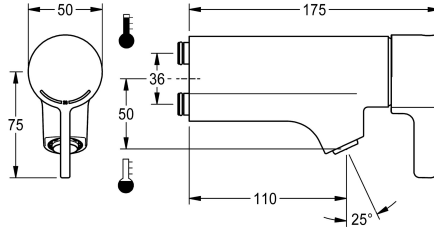

KWC F5L-Therm

Single-lever thermostatic mixer for tap unit or wall flange

Modell-Linie: F5L | F5LT1033
Taps | Manual taps

KWC-No.

2030065268

F5L-Therm single-lever thermostatic mixer

F5L-Therm single-lever thermostatic mixer DN 15 with slanted drain for mounting on tap unit or separate wall flange, for sanitary facilities. Thermostatically-controlled mixer cartridge with expansion element and active scald protection as well as adjustable and turn-proof temperature stop, and ceramic disc

technology. For connection to hot and cold water. All-metal construction, high-polished chrome-plated brass. Anti-theft aerator, SLIM design, with integrated flow regulator 5.0 l/min. Connections positioned above one another with backflow preventers.

yes
0.06 l/s
0.06 l/s
no
yes
manual
no
DN 15
Top section, non-ceramic
brass-look
1 bar
with thermostat
no
no
yes
no
fixed
110 mm
chromed
polished
yes
no
mounted on product
manual operation
for fitting unit

KWC F5L-Therm

Single-lever thermostatic mixer for tap unit or wall flange

Modell-Linie: F5L | F5LT1033

Taps | Manual taps

volume flow rate at 3 bar

0.08 l/s

water connection

plug connection