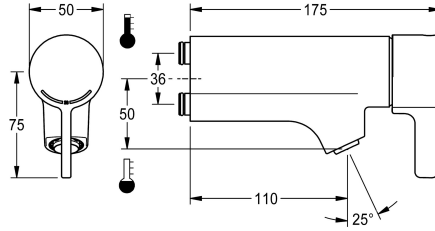

KWC F5L-Therm

Single-lever thermostatic mixer for tap unit or wall flange

Modell-Linie: F5L | F5LT1033
Taps | Manual taps

KWC-No.

2030065268

F5L-Therm single-lever thermostatic mixer

F5L-Therm single-lever thermostatic mixer DN 15 with slanted drain for mounting on tap unit or separate wall flange, for sanitary facilities. Thermostatically-controlled mixer cartridge with expansion element and active scald protection as well as adjustable and turn-proof temperature stop, and ceramic disc

technology. For connection to hot and cold water. All-metal construction, high-polished chrome-plated brass. Anti-theft aerator, SLIM design, with integrated flow regulator 5.0 l/min. Connections positioned above one another with backflow preventers.

yes
0.06 l/s
0.06 l/s
no
yes
manual
no
DN 15
Top section, non-ceramic
brass
1 bar
with thermostat
no
no
yes
no
fixed
110 mm
chromed
polished
yes
no
mounted on product
manual operation
for fitting unit

KWC F5L-Therm

Single-lever thermostatic mixer for tap unit or wall flange

Modell-Linie: F5L | F5LT1033

Taps | Manual taps

volume flow rate at 3 bar

0.08 l/s

water connection

plug connection