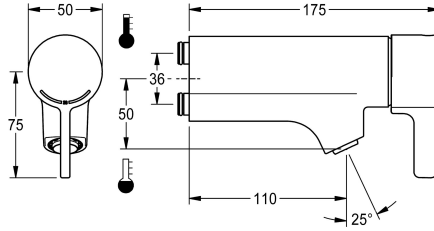

KWC F5L-Therm Single-lever thermostatic mixer for tap unit or wall flange

Modell-Linie: F5L | F5LT1033
Taps | Manual taps

KWC-No.

2030065268

F5L-Therm single-lever thermostatic mixer

F5L-Therm single-lever thermostatic mixer DN 15 with slanted drain for mounting on tap unit or separate wall flange, for sanitary facilities. Thermostatically-controlled mixer cartridge with expansion element and active scald protection as well as adjustable and turn-proof temperature stop, and ceramic disc

technology. For connection to hot and cold water. All-metal construction, high-polished chrome-plated brass. Anti-theft aerator, SLIM design, with integrated flow regulator 5.0 l/min. Connections positioned above one another with backflow preventers.

yes
0.06 l/s
0.06 l/s
no
yes
manual
no
DN 15
Top section, non-ceramic
brass
1 bar
with thermostat
no
no
yes
no
fixed
110 mm
chromed
polished
yes
no
mounted on product
manual operation
for fitting unit

KWC F5L-Therm

Single-lever thermostatic mixer for tap unit or wall flange

Modell-Linie: F5L | F5LT1033

Taps | Manual taps

volume flow rate at 3 bar

0.08 l/s

water connection

plug connection