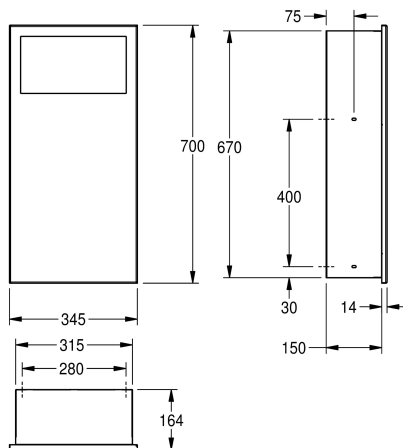

KWC RANAB
Waste bin

Modell-Linie: RANAB | RNX605E | 2030065858 | EAN/GTIN: 7612210401664
Accessories | Waste bins

Article Number

2030065858

Dimensions 345 x 700 x 164 (W x H x D)

2030065861

Dimensions 400 x 770 x 194 (W x H x D)

2030065868

Stainless steel grade 316, dimensions 345 x 700 x 164 (W x H x D)

2030065871

Stainless steel grade 316, dimensions 400 x 770 x 194 (W x H x D)

overall width

345 mm

400 mm

345 mm

400 mm

RANAB waste bin for recessed mounting, stainless steel, surface satin finished, front panel material thickness 1.2 mm, with magnetic catcher, 25L waste bin capacity, includes mounting

materials.

Dimensions 345 x 700 x 164 (W x H x D)

164 mm

overall height

700 mm

overall width

345 mm

surface finish

satin finished

type of fixing