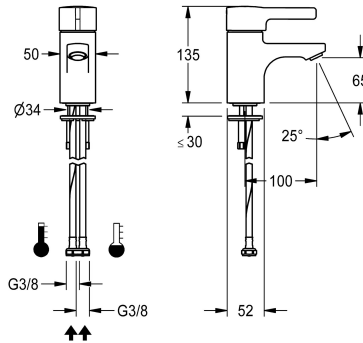

## KWC F5L-Therm Thermostatic single-lever pillar mixer

Modell-Linie: F5L | F5LT1001  
Taps | Manual taps

### KWC-No.

**2030066480**

F5L-Therm thermostatic single-lever mixer as DN 15 pillar mixer for sanitary facilities. Thermostatically-controlled mixer cartridge with expansion element and active scald protection as well as adjustable and turn-proof temperature stop, and ceramic disc technology. With mechanism for optional hygiene unit for automatic

hygiene flushing, program-controlled thermal disinfection and storage of statistical data. For connection to hot water and cold water via hoses, includes strainers. All-metal construction, high-polished chrome-plated brass. Anti-theft aerator, slim design, with integrated flow rate controller 5.0 l/min, projection 100 mm.

fixed

100 mm

chromed

polished

yes

yes

tap hole

manual operation