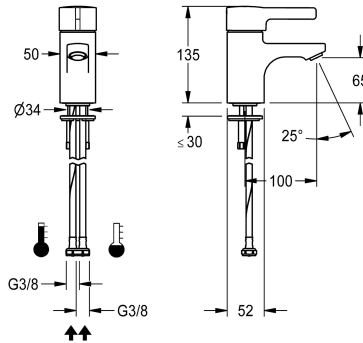

## KWC F5L-Therm Thermostatic single-lever pillar mixer

Modell-Linie: F5L | F5LT1001  
Taps | Manual taps

### KWC-No.

**2030066480**

F5L-Therm thermostatic single-lever mixer as DN 15 pillar mixer for sanitary facilities. Thermostatically-controlled mixer cartridge with expansion element and active scald protection as well as adjustable and turn-proof temperature stop, and ceramic disc technology. With mechanism for optional hygiene unit for automatic

### Technical Data

with backflow preventer
depressurised
with filter
functional principle
hygiene flushing
diameter nominal
inlet size
Locking mechanism
material fitting
minimum flow pressure
type of mixing
Pop-up waste set
with rosettes/cover plate
sound insulation
Spout
spout projection
surface finish fitting
surface treatment fitting
temperature limit
thermal disinfection
type of mounting
type of operation
type of tap
volume flow rate at 3 bar
water connection

no
no
yes
manual
prepared
DN 15
G 3/8
Top section, ceramic
brass
1 bar
with thermostat
no
no
no
fixed
100 mm
chromed
polished
yes
yes
tap hole
manual operation
pillar tap
0.08 l/s
hose (gland nut)