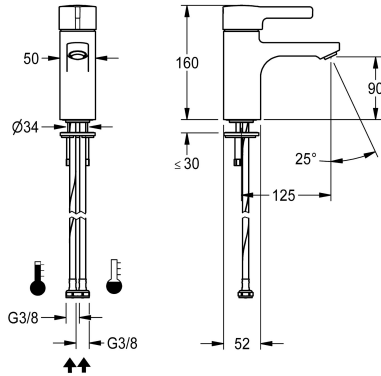

## KWC F5L-Therm Thermostatic single-lever pillar mixer

Modell-Linie: F5L | F5LT1002  
Taps | Manual taps

### KWC-No.

**2030066481**

F5L-Therm thermostatic single-lever mixer as DN 15 pillar mixer for sanitary facilities. Thermostatically-controlled mixer cartridge with expansion element and active scald protection as well as adjustable and turn-proof temperature stop, and ceramic disc technology. With mechanism for optional hygiene unit for automatic

hygiene flushing, program-controlled thermal disinfection and storage of statistical data. For connection to hot water and cold water via hoses, includes strainers. All-metal construction, high-polished chrome-plated brass. Anti-theft aerator, SLIM design, with integrated flow rate controller 5.0 l/min, projection 125 mm.

no
no
yes
manual
prepared
DN 15
G 3/8
Top section, ceramic
brass-look
1 bar
with thermostat
no
no
no
fixed
125 mm
chromed
polished
yes
yes
tap hole
manual operation
pillar tap
0.08 l/s
hose (gland nut)