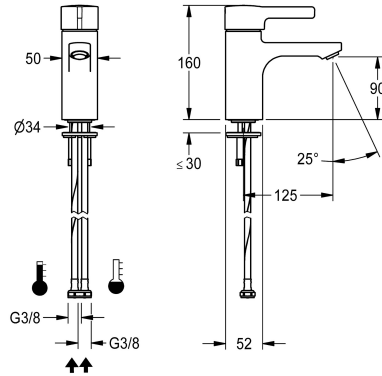

## KWC F5L-Therm Thermostatic single-lever pillar mixer

Modell-Linie: F5L | F5LT1002  
Taps | Manual taps

### KWC-No.

**2030066481**

F5L-Therm thermostatic single-lever mixer as DN 15 pillar mixer for sanitary facilities. Thermostatically-controlled mixer cartridge with expansion element and active scald protection as well as adjustable and turn-proof temperature stop, and ceramic disc technology. With mechanism for optional hygiene unit for automatic

hygiene flushing, program-controlled thermal disinfection and storage of statistical data. For connection to hot water and cold water via hoses, includes strainers. All-metal construction, high-polished chrome-plated brass. Anti-theft aerator, SLIM design, with integrated flow rate controller 5.0 l/min, projection 125 mm.

fixed

125 mm

chromed

polished

yes

yes

tap hole

manual operation