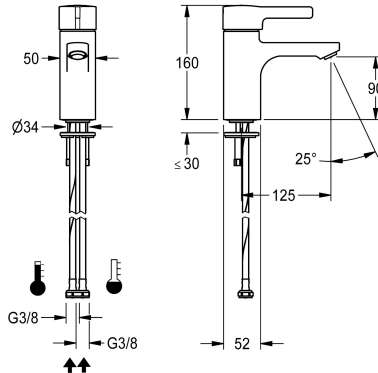

## KWC F5L-Therm Thermostatic single-lever pillar mixer

Modell-Linie: F5L | F5LT1002  
Taps | Manual taps

### KWC-No.

**2030066481**

F5L-Therm thermostatic single-lever mixer as DN 15 pillar mixer for sanitary facilities. Thermostatically-controlled mixer cartridge with expansion element and active scald protection as well as adjustable and turn-proof temperature stop, and ceramic disc technology. With mechanism for optional hygiene unit for automatic

### Technical Data

with backflow preventer
depressurised
with filter
functional principle
hygiene flushing
diameter nominal
inlet size
Locking mechanism
material fitting
minimum flow pressure
type of mixing
Pop-up waste set
with rosettes/cover plate
sound insulation
Spout
spout projection
surface finish fitting
surface treatment fitting
temperature limit
thermal disinfection
type of mounting
type of operation
type of tap
volume flow rate at 3 bar
water connection

no
no
yes
manual
prepared
DN 15
G 3/8
Top section, ceramic
brass
1 bar
with thermostat
no
no
no
fixed
125 mm
chromed
polished
yes
yes
tap hole
manual operation
pillar tap
0.08 l/s
hose (gland nut)