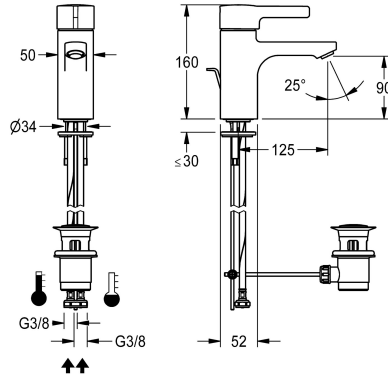

KWC F5L-Therm

Thermostatic single-lever pillar mixer with pop-up waste

Modell-Linie: F5L | F5LT1003
Taps | Manual taps

KWC-No.

2030066482

F5L-Therm thermostatic single-lever mixer as DN 15 pillar mixer for sanitary facilities. Thermostatically-controlled mixer cartridge with expansion element and active scald protection as well as adjustable and turn-proof temperature stop, and ceramic disc technology. For connection to hot water and cold water via hoses,

includes strainers. All-metal construction, high-polished chrome-plated brass. Anti-theft aerator, SLIM design, with integrated flow rate controller 5.0 l/min, projection 125 mm. With pop-up waste set drain fitting G 1 1/4 mm, chrome-plated.

Technical Data

| |
|---------------------------|
| with backflow preventer |
| depressurised |
| with filter |
| functional principle |
| hygiene flushing |
| diameter nominal |
| inlet size |
| Locking mechanism |
| material fitting |
| minimum flow pressure |
| type of mixing |
| Pop-up waste set |
| with rosettes/cover plate |
| protective shutdown |
| sound insulation |
| Spout |
| spout projection |
| surface finish fitting |
| surface treatment fitting |
| temperature limit |
| thermal disinfection |
| type of mounting |
| type of operation |
| type of tap |
| volume flow rate at 3 bar |

| |
|----------------------|
| no |
| no |
| yes |
| manual |
| no |
| DN 15 |
| G 3/8 |
| Top section, ceramic |
| brass-look |
| 1 bar |
| with thermostat |
| yes |
| no |
| no |
| fixed |
| 125 mm |
| chromed |
| polished |
| yes |
| no |
| tap hole |
| manual operation |
| pillar tap |
| 0.08 l/s |