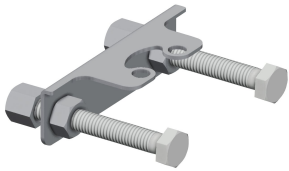

KWC F5L-Therm

Thermostatic single-lever pillar mixer with pop-up waste

Modell-Linie: F5L | F5LT1003

Taps | Manual taps

water connection

hose (gland nut)

Accent colour

none

Basic colour

chrome-lock (glossy)

Optional Accessories