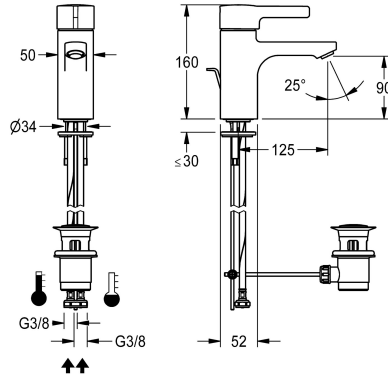

## KWC F5L-Therm

Thermostatic single-lever pillar mixer with pop-up waste

Modell-Linie: F5L | F5LT1003  
Taps | Manual taps

### KWC-No.

2030066482

F5L-Therm thermostatic single-lever mixer as DN 15 pillar mixer for sanitary facilities. Thermostatically-controlled mixer cartridge with expansion element and active scald protection as well as adjustable and turn-proof temperature stop, and ceramic disc technology. For connection to hot water and cold water via hoses,

includes strainers. All-metal construction, high-polished chrome-plated brass. Anti-theft aerator, SLIM design, with integrated flow rate controller 5.0 l/min, projection 125 mm. With pop-up waste set drain fitting G 1 1/4 mm, chrome-plated.