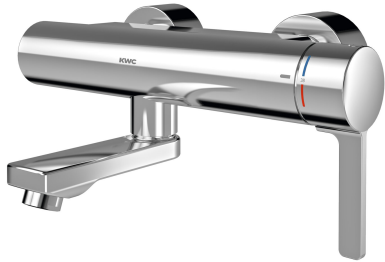

KWC F5L-Therm Thermostatic single-lever wall-mounted mixer

Modell-Linie: F5L | F5LT1004
Taps | Manual taps

KWC-No.

2030066484

Projection 215 mm

2030066483

Projection 155 mm

2030066486

Projection 275 mm

spout projection

215 mm

155 mm

275 mm

F5L-Therm thermostatic single-lever mixer as DN 15 wall-mounted mixer for wall mounting with lockable swivelling spout, for sanitary facilities. Thermostatically-controlled mixer cartridge with expansion element and active scald protection as well as adjustable and turn-proof temperature stop, and ceramic disc technology. With mechanism for optional hygiene unit for automatic hygiene flushing, program-controlled thermal disinfection (additional bypass solenoid-operated flush valve cartridge

necessary) and storage of statistical data. For connection to hot and cold water. Scald-protected, safe-touch housing, all-metal construction, high-polished chrome-plated brass. Laminar jet controller with integrated flow rate controller 6.0 l/min. With adjustable and lockable connections with backflow preventers and strainers, fully covered by depth-adjustable screw rosettes. Projection 155 mm.

Top section, ceramic

material fitting

brass-look

minimum flow pressure

1 bar

type of mixing

with thermostat

Pop-up waste set