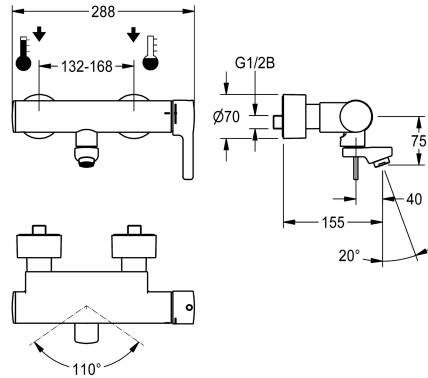

### KWC-No.

**2030066484**

Projection 215 mm

**2030066483**

Projection 155 mm

**2030066486**

Projection 275 mm

### spout projection

215 mm

155 mm

275 mm

F5L-Therm thermostatic single-lever mixer as DN 15 wall-mounted mixer for wall mounting with lockable swivelling spout, for sanitary facilities. Thermostatically-controlled mixer cartridge with expansion element and active scald protection as well as adjustable and turn-proof temperature stop, and ceramic disc technology. With mechanism for optional hygiene unit for automatic hygiene flushing, program-controlled thermal disinfection (additional bypass solenoid-operated flush valve cartridge

necessary) and storage of statistical data. For connection to hot and cold water. Scald-protected, safe-touch housing, all-metal construction, high-polished chrome-plated brass. Laminar jet controller with integrated flow rate controller 6.0 l/min. With adjustable and lockable connections with backflow preventers and strainers, fully covered by depth-adjustable screw rosettes. Projection 155 mm.

manual

hygiene flushing

prepared

diameter nominal

DN 15

inlet size

G 1/2 B

Locking mechanism