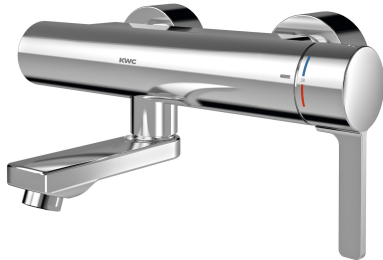

## KWC F5L-Therm Thermostatic single-lever wall-mounted mixer

Modell-Linie: F5L | F5LT1004  
Taps | Manual taps

### spout projection

215 mm

155 mm

275 mm

F5L-Therm thermostatic single-lever mixer as DN 15 wall-mounted mixer for wall mounting with lockable swivelling spout, for sanitary facilities. Thermostatically-controlled mixer cartridge with expansion element and active scald protection as well as adjustable and turn-proof temperature stop, and ceramic disc technology. With mechanism for optional hygiene unit for automatic hygiene flushing, program-controlled thermal disinfection (additional bypass solenoid-operated flush valve cartridge

necessary) and storage of statistical data. For connection to hot and cold water. Scald-protected, safe-touch housing, all-metal construction, high-polished chrome-plated brass. Laminar jet controller with integrated flow rate controller 6.0 l/min. With adjustable and lockable connections with backflow preventers and strainers, fully covered by depth-adjustable screw rosettes. Projection 155 mm.

Top section, ceramic

material fitting

brass-look

minimum flow pressure

1 bar

type of mixing

with thermostat

Pop-up waste set