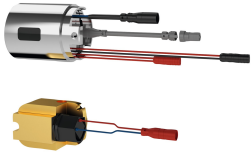

KWC F5L-Therm Thermostatic single-lever wall-mounted mixer

Modell-Linie: F5L | F5LT1004
Taps | Manual taps

temperature limit	yes
thermal disinfection	yes
type of mounting	wall mounting
type of operation	manual operation
type of tap	bib tap
volume flow rate at 3 bar	0.1 l/s
water connection	S-connections
Accent colour	none
Basic colour	chrome-look (glossy)

Optional Accessories

Hygiene unit for F5L single-lever wall mixers

2030039446
ACLM9001