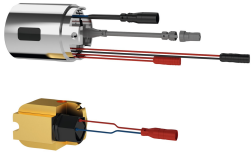

polished

KWC F5L-Therm Thermostatic single-lever wall-mounted mixer

Modell-Linie: F5L | F5LT1005
Taps | Manual taps

temperature limit	yes
thermal disinfection	yes
type of mounting	wall mounting
type of operation	manual operation
type of tap	bib tap
volume flow rate at 3 bar	0.1 l/s
water connection	S-connections
Accent colour	none
Basic colour	chrome-look (glossy)

Optional Accessories

Hygiene unit for F5L single-lever wall mixers

2030039446
ACLM9001

Theft-proof housing for aerator

2000104778
ZTAPS0005

Spare Parts

Swivel spout, 160 mm

2030032815
ASXX1002