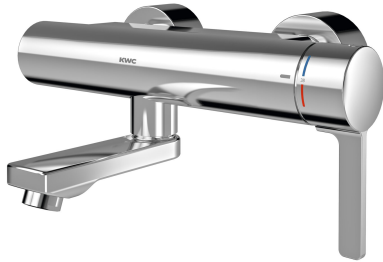

KWC F5L-Therm Thermostatic single-lever wall-mounted mixer

Modell-Linie: F5L | F5LT1005
Taps | Manual taps

KWC-No.

2030066484
Projection 215 mm

2030066483
Projection 155 mm

2030066486
Projection 275 mm

spout projection

215 mm

155 mm

275 mm

F5L-Therm thermostatic single-lever mixer as DN 15 wall-mounted mixer for wall mounting with lockable swivelling spout, for sanitary facilities. Thermostatically-controlled mixer cartridge with expansion element and active scald protection as well as adjustable and turn-proof temperature stop, and ceramic disc technology. With mechanism for optional hygiene unit for automatic hygiene flushing, program-controlled thermal disinfection (additional bypass solenoid-operated flush valve cartridge

necessary) and storage of statistical data. For connection to hot and cold water. Scald-protection, safe-touch housing, all-metal construction, high-polished chrome-plated brass. Laminar jet controller with integrated flow rate controller 6.0 l/min. With adjustable and lockable connections with backflow preventers and strainers, fully covered by depth-adjustable screw rosettes. Projection 215 mm.

polished

KWC F5L-Therm Thermostatic single-lever wall-mounted mixer

Modell-Linie: F5L | F5LT1005
Taps | Manual taps

temperature limit	yes
thermal disinfection	yes
type of mounting	wall mounting
type of operation	manual operation
type of tap	bib tap
volume flow rate at 3 bar	0.1 l/s
water connection	S-connections
Accent colour	none
Basic colour	chrome-look (glossy)