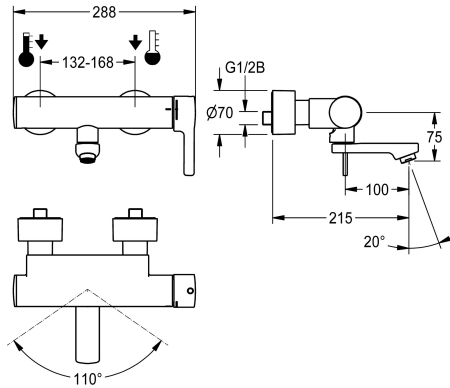

KWC F5L-Therm Thermostatic single-lever wall-mounted mixer

Modell-Linie: F5L | F5LT1005
Taps | Manual taps

KWC-No.

2030066484
Projection 215 mm

2030066483
Projection 155 mm

2030066486
Projection 275 mm

spout projection

215 mm

155 mm

275 mm

F5L-Therm thermostatic single-lever mixer as DN 15 wall-mounted mixer for wall mounting with lockable swivelling spout, for sanitary facilities. Thermostatically-controlled mixer cartridge with expansion element and active scald protection as well as adjustable and turn-proof temperature stop, and ceramic disc technology. With mechanism for optional hygiene unit for automatic hygiene flushing, program-controlled thermal disinfection (additional bypass solenoid-operated flush valve cartridge

necessary) and storage of statistical data. For connection to hot and cold water. Scald-protection, safe-touch housing, all-metal construction, high-polished chrome-plated brass. Laminar jet controller with integrated flow rate controller 6.0 l/min. With adjustable and lockable connections with backflow preventers and strainers, fully covered by depth-adjustable screw rosettes. Projection 215 mm.

manual

prepared

DN 15

G 1/2 B

Top section, ceramic

brass

1 bar

with thermostat