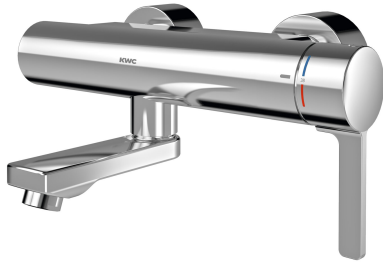

## KWC F5L-Therm Thermostatic single-lever wall-mounted mixer

Modell-Linie: F5L | F5LT1006  
Taps | Manual taps

### spout projection

215 mm

155 mm

275 mm

F5L-Therm thermostatic single-lever mixer as DN 15 wall-mounted mixer for wall mounting with lockable swivelling spout, for sanitary facilities. Thermostatically-controlled mixer cartridge with expansion element and active scald protection as well as adjustable and turn-proof temperature stop, and ceramic disc technology. With mechanism for optional hygiene unit for automatic hygiene flushing, program-controlled thermal disinfection (additional bypass solenoid-operated flush valve cartridge

necessary) and storage of statistical data. For connection to hot and cold water. Scald-protection, safe-touch housing, all-metal construction, high-polished chrome-plated brass. Laminar jet controller with integrated flow rate controller 6.0 l/min. With adjustable and lockable connections with backflow preventers and strainers, fully covered by depth-adjustable screw rosettes. Projection 275 mm.

Top section, ceramic

material fitting

brass-look

minimum flow pressure

1 bar

type of mixing

with thermostat

Pop-up waste set