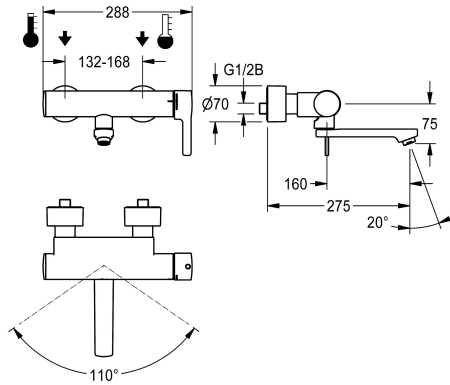

### KWC-No.

**2030066484**

Projection 215 mm

**2030066483**

Projection 155 mm

**2030066486**

Projection 275 mm

### spout projection

215 mm

155 mm

275 mm

F5L-Therm thermostatic single-lever mixer as DN 15 wall-mounted mixer for wall mounting with lockable swivelling spout, for sanitary facilities. Thermostatically-controlled mixer cartridge with expansion element and active scald protection as well as adjustable and turn-proof temperature stop, and ceramic disc technology. With mechanism for optional hygiene unit for automatic hygiene flushing, program-controlled thermal disinfection (additional bypass solenoid-operated flush valve cartridge

necessary) and storage of statistical data. For connection to hot and cold water. Scald-protection, safe-touch housing, all-metal construction, high-polished chrome-plated brass. Laminar jet controller with integrated flow rate controller 6.0 l/min. With adjustable and lockable connections with backflow preventers and strainers, fully covered by depth-adjustable screw rosettes. Projection 275 mm.

manual

hygiene flushing

prepared

diameter nominal

DN 15

inlet size

G 1/2 B

Locking mechanism