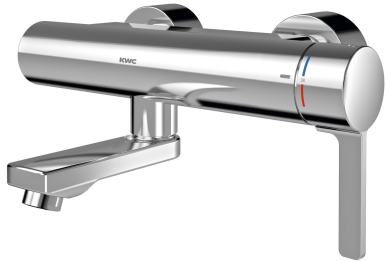

KWC F5L-Therm Thermostatic single-lever wall-mounted mixer

Modell-Linie: F5L | F5LT1006
Taps | Manual taps

KWC-No.

2030066484

Projection 215 mm

2030066483

Projection 155 mm

2030066486

Projection 275 mm

spout projection

215 mm

155 mm

275 mm

F5L-Therm thermostatic single-lever mixer as DN 15 wall-mounted mixer for wall mounting with lockable swivelling spout, for sanitary facilities. Thermostatically-controlled mixer cartridge with expansion element and active scald protection as well as adjustable and turn-proof temperature stop, and ceramic disc technology. With mechanism for optional hygiene unit for automatic hygiene flushing, program-controlled thermal disinfection (additional bypass solenoid-operated flush valve cartridge

necessary) and storage of statistical data. For connection to hot and cold water. Scald-protection, safe-touch housing, all-metal construction, high-polished chrome-plated brass. Laminar jet controller with integrated flow rate controller 6.0 l/min. With adjustable and lockable connections with backflow preventers and strainers, fully covered by depth-adjustable screw rosettes. Projection 275 mm.

Top section, ceramic

material fitting

brass-look

minimum flow pressure

1 bar

type of mixing

with thermostat

Pop-up waste set