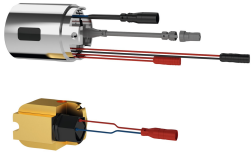

KWC F5L-Therm Thermostatic single-lever wall-mounted mixer

Modell-Linie: F5L | F5LT1006
Taps | Manual taps

temperature limit	yes
thermal disinfection	yes
type of mounting	wall mounting
type of operation	manual operation
type of tap	bib tap
volume flow rate at 3 bar	0.1 l/s
water connection	S-connections
Accent colour	none
Basic colour	chrome-look (glossy)

Optional Accessories

Hygiene unit for F5L single-lever wall mixers

2030039446
ACLM9001