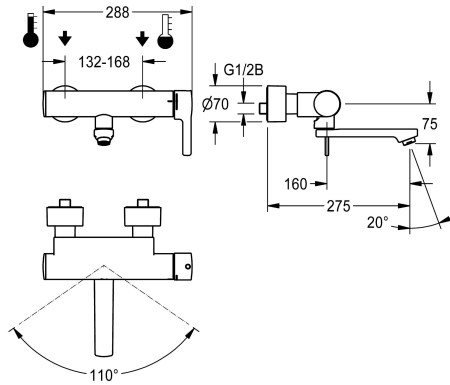

KWC F5L-Therm Thermostatic single-lever wall-mounted mixer

Modell-Linie: F5L | F5LT1006
Taps | Manual taps

KWC-No.

2030066484

Projection 215 mm

2030066483

Projection 155 mm

2030066486

Projection 275 mm

spout projection

215 mm

155 mm

275 mm

F5L-Therm thermostatic single-lever mixer as DN 15 wall-mounted mixer for wall mounting with lockable swivelling spout, for sanitary facilities. Thermostatically-controlled mixer cartridge with expansion element and active scald protection as well as adjustable and turn-proof temperature stop, and ceramic disc technology. With mechanism for optional hygiene unit for automatic hygiene flushing, program-controlled thermal disinfection (additional bypass solenoid-operated flush valve cartridge

necessary) and storage of statistical data. For connection to hot and cold water. Scald-protection, safe-touch housing, all-metal construction, high-polished chrome-plated brass. Laminar jet controller with integrated flow rate controller 6.0 l/min. With adjustable and lockable connections with backflow preventers and strainers, fully covered by depth-adjustable screw rosettes. Projection 275 mm.

manual

hygiene flushing

prepared

diameter nominal

DN 15

inlet size

G 1/2 B

Locking mechanism