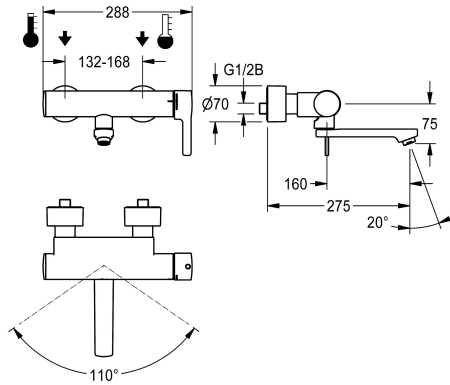

KWC F5L-Therm Thermostatic single-lever wall-mounted mixer

Modell-Linie: F5L | F5LT1006
Taps | Manual taps

KWC-No.

2030066484

Projection 215 mm

2030066483

Projection 155 mm

2030066486

Projection 275 mm

spout projection

215 mm

155 mm

275 mm

F5L-Therm thermostatic single-lever mixer as DN 15 wall-mounted mixer for wall mounting with lockable swivelling spout, for sanitary facilities. Thermostatically-controlled mixer cartridge with expansion element and active scald protection as well as adjustable and turn-proof temperature stop, and ceramic disc technology. With mechanism for optional hygiene unit for automatic hygiene flushing, program-controlled thermal disinfection (additional bypass solenoid-operated flush valve cartridge

necessary) and storage of statistical data. For connection to hot and cold water. Scald-protection, safe-touch housing, all-metal construction, high-polished chrome-plated brass. Laminar jet controller with integrated flow rate controller 6.0 l/min. With adjustable and lockable connections with backflow preventers and strainers, fully covered by depth-adjustable screw rosettes. Projection 275 mm.

manual

prepared

DN 15

G 1/2 B

Top section, ceramic

brass

1 bar

with thermostat