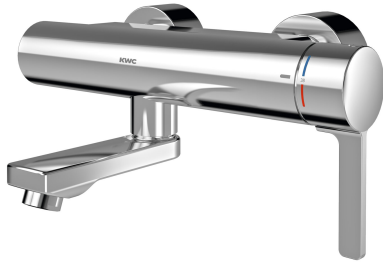

KWC F5L-Therm Thermostatic single-lever wall-mounted mixer

Modell-Linie: F5L | F5LT1006
Taps | Manual taps

KWC-No.

2030066484

Projection 215 mm

2030066483

Projection 155 mm

2030066486

Projection 275 mm

spout projection

215 mm

155 mm

275 mm

F5L-Therm thermostatic single-lever mixer as DN 15 wall-mounted mixer for wall mounting with lockable swivelling spout, for sanitary facilities. Thermostatically-controlled mixer cartridge with expansion element and active scald protection as well as adjustable and turn-proof temperature stop, and ceramic disc technology. With mechanism for optional hygiene unit for automatic hygiene flushing, program-controlled thermal disinfection (additional bypass solenoid-operated flush valve cartridge

necessary) and storage of statistical data. For connection to hot and cold water. Scald-protection, safe-touch housing, all-metal construction, high-polished chrome-plated brass. Laminar jet controller with integrated flow rate controller 6.0 l/min. With adjustable and lockable connections with backflow preventers and strainers, fully covered by depth-adjustable screw rosettes. Projection 275 mm.

polished

KWC F5L-Therm Thermostatic single-lever wall-mounted mixer

Modell-Linie: F5L | F5LT1006
Taps | Manual taps

temperature limit	yes
thermal disinfection	yes
type of mounting	wall mounting
type of operation	manual operation
type of tap	bib tap
volume flow rate at 3 bar	0.1 l/s
water connection	S-connections
Accent colour	none
Basic colour	chrome-look (glossy)