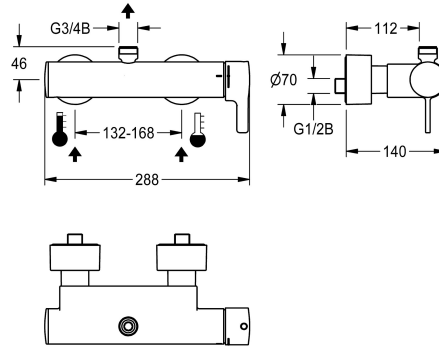

KWC F5L-Therm Thermostatic single-lever wall-mounted mixer

Modell-Linie: F5L | F5LT2001
Showers | Manual shower

KWC-No.

2030066495

F5L-Therm thermostatic single-lever mixer as DN 15 wall-mounted mixer for wall mounting, for shower facilities. Thermostatically-controlled mixer cartridge with expansion element and active scald protection as well as adjustable and turn-proof temperature stop, and ceramic disc technology. With mechanism for optional hygiene flushing, program-controlled thermal disinfection (additional bypass solenoid-operated flush valve

cartridge necessary) and storage of statistical data. For connection to hot and cold water. Scald-protection Safe-Touch housing with outlet on top, G 3/4 B, for installation of waste elbow or wall-mounted shower pipe. All-metal construction, high-polished chrome-plated brass. With adjustable and lockable connections with backflow preventers and strainers, fully covered by depth-adjustable screw rosettes.

Technical Data

additional connections	no
with backflow preventer	yes
circulation	no
connection with pay water disp	not possible
with filter	yes
functional principle	manual
for hand shower	no
hygiene flushing	prepared
diameter nominal	DN 15
inlet size	G 1/2 B
Locking mechanism	Top section, ceramic
material casing	brass
material fitting	brass
minimum flow pressure	1 bar
type of mixing	with thermostat
with rosettes/cover plate	yes
protective shutdown	no
shower pipe draining	no
sound insulation	no
surface finish casing	chromed
surface finish fitting	chromed
surface treatment fitting	polished
temperature limit	yes
thermal disinfection	yes

KWC F5L-Therm Thermostatic single-lever wall-mounted mixer

Modell-Linie: F5L | F5LT2001
Showers | Manual shower

type of mounting	wall mounting
type of operation	manual operation
type of shower	wall fitting
volume flow rate at 3 bar	0.25 l/s
water connection	S-connections
position of water connection	from backside
Accent colour	none
Basic colour	chrome-look (glossy)