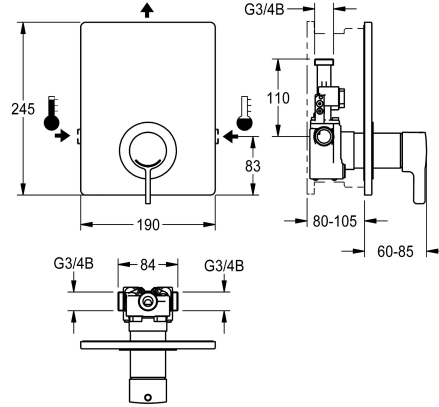

KWC F5L-Therm thermostatic single-lever in-wall mixer

Modell-Linie: F5L | F5LT2005
Showers | Manual shower

KWC-No.

2030066500

F5L-Therm thermostatic single-lever mixer DN 15 as finished installation kit for in-wall installation in basic installation kit, for shower facilities. For connection to hot and cold water. Function block with integrated thermostatic cartridge and mechanism for an optional hygiene unit for automatic hygiene flushing, program-controlled thermal disinfection (additional bypass solenoid valve cartridge necessary) and storage of statistical data.

Thermostatically-controlled mixer cartridge with expansion element and active scald protection as well as adjustable and turn-proof temperature stop, and ceramic disc technology. All-metal construction, visible parts high-polished, chrome-plated. Holding frame including profile seal, stainless-steel cover plate 190 x 245 mm with covered screw fixing, chrome-plated plastic rosette, backflow preventer and strainers. Depth adjustability 25 mm.

Technical Data

additional connections	no
with backflow preventer	yes
Built-in fitting model	Finishing section
circulation	no
connection with pay water disp	not possible
Cover plate height	245 mm
Cover plate width	190 mm
with filter	yes
functional principle	manual
for hand shower	no
hygiene flushing	prepared
diameter nominal	DN 15
inlet size	G 3/4 B
Locking mechanism	Top section, ceramic
material casing	stainless steel
material fitting	brass-look
minimum flow pressure	1 bar
type of mixing	with thermostat
with rosettes/cover plate	yes
protective shutdown	no
shower pipe draining	no
sound insulation	no
surface finish casing	satin finished
surface finish fitting	chromed