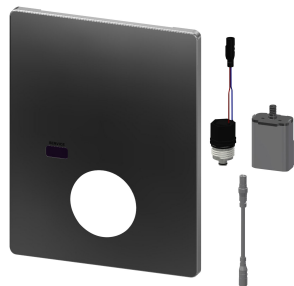

KWC F5L-Therm thermostatic single-lever in-wall mixer

Modell-Linie: F5L | F5LT2005
Showers | Manual shower

KWC-No.

2030066500

F5L-Therm thermostatic single-lever mixer DN 15 as finished installation kit for in-wall installation in basic installation kit, for shower facilities. For connection to hot and cold water. Function block with integrated thermostatic cartridge and mechanism for an optional hygiene unit for automatic hygiene flushing, program-controlled thermal disinfection (additional bypass solenoid valve cartridge necessary) and storage of statistical data.

Thermostatically-controlled mixer cartridge with expansion element and active scald protection as well as adjustable and turn-proof temperature stop, and ceramic disc technology. All-metal construction, visible parts high-polished, chrome-plated. Holding frame including profile seal, stainless-steel cover plate 190 x 245 mm with covered screw fixing, chrome-plated plastic rosette, backflow preventer and strainers. Depth adjustability 25 mm.

KWC

F5L-Therm thermostatic single-lever in-wall mixer

Modell-Linie: F5L | F5LT2005
Showers | Manual shower

surface treatment fitting	polished
temperature limit	yes
thermal disinfection	yes
with transformer/power supply	no
type of mounting	in-wall installation with box
type of operation	manual operation
type of shower	in-wall fitting
volume flow rate at 3 bar	0.23 l/s
water connection	threaded connection (external)
position of water connection	from side
Accent colour	chrome-look (glossy)
Basic colour	stainless steel-look

Mandatory Accessories

R5 System box for in-wall mixer

2030028990
F5BX2001

Optional Accessories

Extension set for F5L DN 15 single lever mixer

2030044779
ACLM2002

Hygiene unit for F5L single-lever in-wall mixer