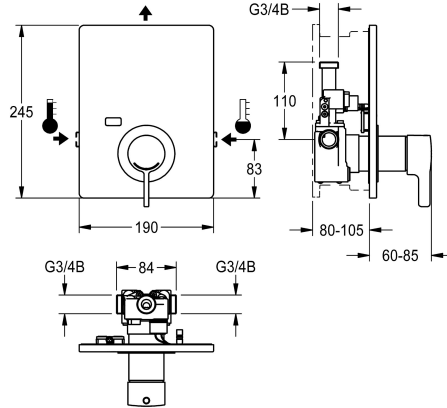

### KWC-No.

**2030066501**

F5L-Therm thermostatic single-lever mixer DN 15 as finished installation kit for in-wall installation in basic installation kit, for shower facilities. For connection to hot and cold water. Function block with integrated thermostatic cartridge and pre-assembled hygiene unit including sensor and 6 V lithium battery (CR P2) for automatic hygiene flushing and program-controlled thermal disinfection (additional bypass solenoid valve cartridge necessary) and storage of statistical data. Thermostatically-controlled mixer cartridge with expansion element and active scald protection as

well as adjustable and turn-proof temperature stop, and ceramic disc technology. All-metal construction, visible parts high-polished, chrome-plated. Holding frame including profile seal, stainless-steel cover plate 190 x 245 mm with covered screw fixing, chrome-plated plastic rosette, backflow preventer and strainers. Depth adjustability 25 mm. Activated water hygiene flushing, fixed interval of 24 hours. With option for parameterization and communication via optional, bidirectional remote control.

### Technical Data

additional connections	no
with backflow preventer	yes
Built-in fitting model	Finishing section
circulation	no
connection with pay water disp	not possible
Cover plate height	245 mm
Cover plate width	190 mm
default automatic hygiene flus	fixed interval 24 hours
with filter	yes
adjustable flow time	no
functional principle	manual
for hand shower	no
hygiene flushing	yes
diameter nominal	DN 15
inlet size	G 3/4 B
Locking mechanism	Top section, ceramic
material casing	stainless steel
material fitting	brass-look
minimum flow pressure	1 bar
type of mixing	with thermostat
number of batteries	1
overall height	245 mm
overall width	190 mm