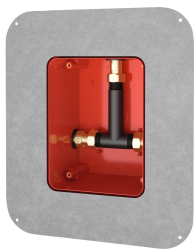

KWC

F5L-Therm thermostatic single-lever in-wall mixer

Modell-Linie: F5L | F5LT2007

Showers | Manual shower

Parameterization	remote control
power supply connection	Battery 6 V
power consumption	1.5 Voltampere
Type of power supply	Battery
with rosettes/cover plate	yes
protective shutdown	no
shower pipe draining	no
surface finish casing	satin finished
surface finish fitting	chromed
surface treatment fitting	polished
temperature limit	yes
thermal disinfection	yes
with transformer/power supply	no
type of batteries	CR-P2 Lithium battery 6V
type of mounting	in-wall installation with box
type of operation	manual operation
type of sensor	opto-electronic sensor
type of shower	in-wall fitting
Volume flow rate hygiene flush	0.09 l/s
volume flow rate at 3 bar	0.23 l/s
water connection	threaded connection (external)
position of water connection	from side
Accent colour	chrome-look (glossy)
Basic colour	stainless steel-look

Mandatory Accessories

R5 System box for in-wall mixer

2030028990
F5BX2001

Optional Accessories