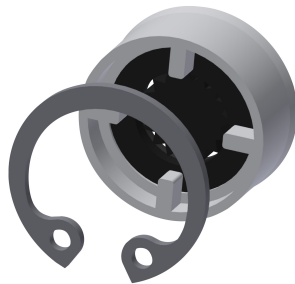

Flow controller 12.0 l/min

2000104783
ESHHE0002

Solenoid valve cartridge

2030003033
EAQFU0001