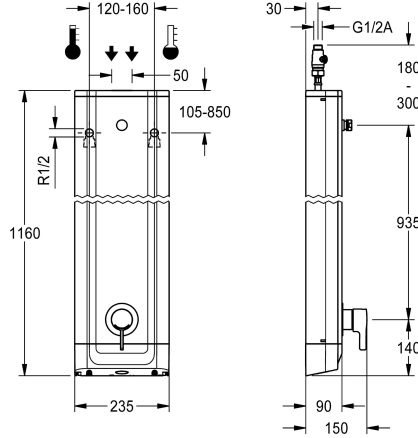

KWC F5L-Therm Stainless steel shower panel

Modell-Linie: F5L | F5LT2020
Showers | Manual shower

KWC-No.

2030066509

F5L-Therm stainless-steel shower panel for wall mounting with single-lever thermostat DN 15 and connecting nozzle for shower head. For connection to hot and cold water. Function block with integrated mixing cartridge and pre-assembled hygiene unit including sensor with control electronics to perform automatic water hygiene flushing, program-controlled thermal disinfection (additional bypass so lenoid-operated flush valve cartridge necessary) and storage of statistical data. Thermostatically-controlled mixer cartridge with expansion element and active scald protection as well as adjustable and turn-proof temperature stop, and ceramic disc technology. All-metal construction, visible parts high-polished, chrome-plated. Connecting nozzles for separate required DN 15 KWC shower head with pre-fitted flow regulator 9.0

KWC F5L-Therm Stainless steel shower panel

Modell-Linie: **F5L | F5LT2020**
Showers | Manual shower

overall width	235 mm
Parameterization	remote control
power supply connection	6,75 / 12 V DC
position of power connection	from top / backside
Type of power supply	Other
protective system IP	IP59K
with rosettes/cover plate	yes
protective shutdown	no
shower pipe draining	no
Shower head	for separately shower head
with shower set	no
sound insulation	no
surface finish casing	satin finished
surface finish fitting	chromed
surface treatment fitting	polished
temperature limit	yes
thermal disinfection	yes
with transformer/power supply	no
type of mounting	wall mounting
type of operation	manual operation
type of sensor	opto-electronic sensor
type of shower	shower panel
volume flow rate at 3 bar	0,15 l/s
water connection	hose (gland nut)
position of water connection	from top / backside
with soap dish	no
Accent colour	chrome-look (glossy)
Basic colour	stainless steel-look