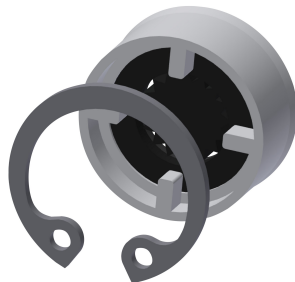

Flow controller 12.0 l/min

2000104783
ESHHE0002

Solenoid valve cartridge

2030003033
EAQFU0001