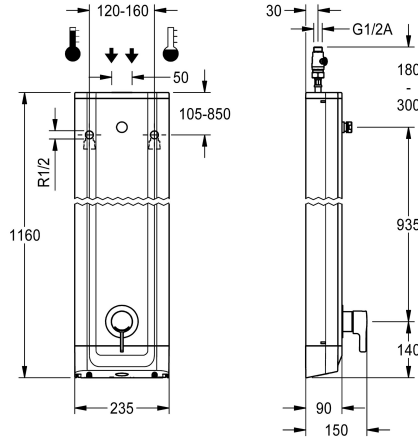

KWC F5L-Therm Stainless steel shower panel

Modell-Linie: F5L | F5LT2020
Showers | Manual shower

KWC-No.

2030066509

F5L-Therm stainless-steel shower panel for wall mounting with single-lever thermostat DN 15 and connecting nozzle for shower head. For connection to hot and cold water. Function block with integrated mixing cartridge and pre-assembled hygiene unit including sensor with control electronics to perform automatic water hygiene flushing, program-controlled thermal disinfection (additional bypass so lenoid-operated flush valve cartridge necessary) and storage of statistical data. Thermostatically-controlled mixer cartridge with expansion element and active scald protection as well as adjustable and turn-proof temperature stop, and ceramic disc technology. All-metal construction, visible parts high-polished, chrome-plated. Connecting nozzles for separate required DN 15 KWC shower head with pre-fitted flow regulator 9.0

KWC F5L-Therm Stainless steel shower panel

Modell-Linie: F5L | F5LT2020
Showers | Manual shower

overall width	235 mm
Parameterization	remote control
power supply connection	6,75 / 12 V DC
position of power connection	from top / backside
Type of power supply	Other
protective system IP	IP59K
with rosettes/cover plate	yes
protective shutdown	no
shower pipe draining	no
Shower head	for separately shower head
with shower set	no
sound insulation	no
surface finish casing	satin finished
surface finish fitting	chromed
surface treatment fitting	polished
temperature limit	yes
thermal disinfection	yes
with transformer/power supply	no
type of mounting	wall mounting
type of operation	manual operation
type of sensor	opto-electronic sensor
type of shower	shower panel
volume flow rate at 3 bar	0,15 l/s
water connection	hose (gland nut)
position of water connection	from top / backside
with soap dish	no
Accent colour	chrome-look (glossy)
Basic colour	stainless steel-look