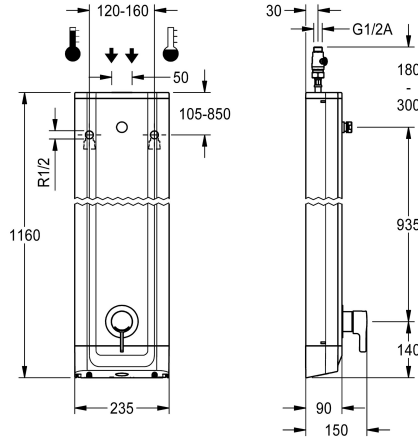

KWC F5L-Therm Stainless steel shower panel

Modell-Linie: F5L | F5LT2020
Showers | Manual shower

KWC-No.

2030066509

F5L-Therm stainless-steel shower panel for wall mounting with single-lever thermostat DN 15 and connecting nozzle for shower head. For connection to hot and cold water. Function block with integrated mixing cartridge and pre-assembled hygiene unit including sensor with control electronics to perform automatic water hygiene flushing, program-controlled thermal disinfection (additional bypass so lenoid-operated flush valve cartridge necessary) and storage of statistical data. Thermostatically-controlled mixer cartridge with expansion element and active scald protection as well as adjustable and turn-proof temperature stop, and ceramic disc technology. All-metal construction, visible parts high-polished, chrome-plated. Connecting nozzles for separate required DN 15 KWC shower head with pre-fitted flow regulator 9.0

Housing dimensions 235 x 1160 x 90 mm (W x H x D)

Shower head and battery compartment including battery or power supply unit with extension cable must be ordered separately.

Technical Data

additional connections	no
with backflow preventer	yes
circulation	no
compatible A3000 open	no
connection with pay water disp	not possible
default automatic hygiene flus	fixed interval 24 hours
with filter	yes
adjustable flow time	no
functional principle	manual
for hand shower	no
hygiene flushing	yes
diameter nominal	DN 15
inlet size	G 1/2 A
Locking mechanism	Top section, ceramic
material casing	stainless steel
material code casing	1.4301 Chrome Nickel steel V2A
material fitting	brass
minimum flow pressure	1 bar
type of mixing	with thermostat
overall depth	90 mm
overall height	1,160 mm