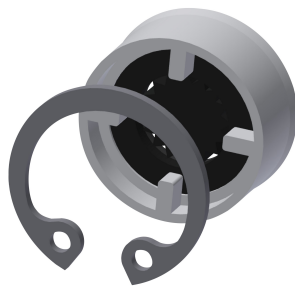

KWC F5L-Therm Stainless steel shower panel

Modell-Linie: F5L | F5LT2020
Showers | Manual shower

KWC-No.

2030066509

F5L-Therm stainless-steel shower panel for wall mounting with single-lever thermostat DN 15 and connecting nozzle for shower head. For connection to hot and cold water. Function block with integrated mixing cartridge and pre-assembled hygiene unit including sensor with control electronics to perform automatic water hygiene flushing, program-controlled thermal disinfection (additional bypass so lenoid-operated flush valve cartridge necessary) and storage of statistical data. Thermostatically-controlled mixer cartridge with expansion element and active scald protection as well as adjustable and turn-proof temperature stop, and ceramic disc technology. All-metal construction, visible parts high-polished, chrome-plated. Connecting nozzles for separate required DN 15 KWC shower head with pre-fitted flow regulator 9.0

no
yes
no
no
not possible
fixed interval 24 hours
yes
no
manual
no
yes
DN 15
G 1/2 A
Top section, ceramic
stainless steel
1.4301 Chrome Nickel steel V2A
brass
1 bar
with thermostat
90 mm
1,160 mm

KWC F5L-Therm Stainless steel shower panel

2030054793
SHMU0011

Power supply unit

2030039477
ACEX9001

KWC F5L-Therm Stainless steel shower panel

Modell-Linie: F5L | F5LT2020
Showers | Manual shower

Extension cable 5 m

2030043814
ACEX9010

Optional Accessories

Flow controller 6.0 l/min

2030027586
ESHHE0004

Flow controller 12.0 l/min

2000104783
ESHHE0002

Solenoid valve cartridge

2030003033
EAQFU0001

Shower gel dish for F5 shower panels
made of stainless steel

2030057077
ACXX2021