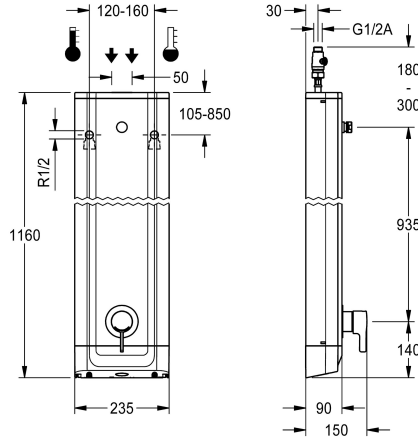

### KWC-No.

**2030066509**

F5L-Therm stainless-steel shower panel for wall mounting with single-lever thermostat DN 15 and connecting nozzle for shower head. For connection to hot and cold water. Function block with integrated mixing cartridge and pre-assembled hygiene unit including sensor with control electronics to perform automatic water hygiene flushing, program-controlled thermal disinfection (additional bypass so lenoid-operated flush valve cartridge necessary) and storage of statistical data. Thermostatically-controlled mixer cartridge with expansion element and active scald protection as well as adjustable and turn-proof temperature stop, and ceramic disc technology. All-metal construction, visible parts high-polished, chrome-plated. Connecting nozzles for separate required DN 15 KWC shower head with pre-fitted flow regulator 9.0

## KWC F5L-Therm Stainless steel shower panel

Modell-Linie: **F5L | F5LT2020**  
Showers | Manual shower

overall width	235 mm
Parameterization	remote control
power supply connection	6,75 / 12 V DC
position of power connection	from top / backside
Type of power supply	Other
protective system IP	IP59K
with rosettes/cover plate	yes
protective shutdown	no
shower pipe draining	no
Shower head	for separately shower head
with shower set	no
sound insulation	no
surface finish casing	satin finished
surface finish fitting	chromed
surface treatment fitting	polished
temperature limit	yes
thermal disinfection	yes
with transformer/power supply	no
type of mounting	wall mounting
type of operation	manual operation
type of sensor	opto-electronic sensor
type of shower	shower panel
volume flow rate at 3 bar	0,15 l/s
water connection	hose (gland nut)
position of water connection	from top / backside
with soap dish	no
Accent colour	chrome-look (glossy)
Basic colour	stainless steel