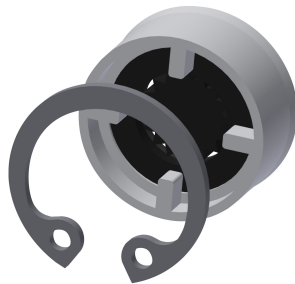

## KWC F5L-Therm Stainless steel shower panel

Modell-Linie: **F5L | F5LT2020**  
Showers | Manual shower

overall width	235 mm
Parameterization	remote control
power supply connection	6,75 / 12 V DC
position of power connection	from top / backside
Type of power supply	Other
protective system IP	IP59K
with rosettes/cover plate	yes
protective shutdown	no
shower pipe draining	no
Shower head	for separately shower head
with shower set	no
sound insulation	no
surface finish casing	satin finished
surface finish fitting	chromed
surface treatment fitting	polished
temperature limit	yes
thermal disinfection	yes
with transformer/power supply	no
type of mounting	wall mounting
type of operation	manual operation
type of sensor	opto-electronic sensor
type of shower	shower panel
volume flow rate at 3 bar	0,15 l/s
water connection	hose (gland nut)
position of water connection	from top / backside
with soap dish	no
Accent colour	chrome-look (glossy)
Basic colour	stainless steel

## KWC F5L-Therm Stainless steel shower panel

Modell-Linie: F5L | F5LT2020  
Showers | Manual shower

Extension cable 5 m

**2030043814**  
ACEX9010

### Optional Accessories

Flow controller 6.0 l/min

**2030027586**  
ESHHE0004

Flow controller 12.0 l/min

**2000104783**  
ESHHE0002

Solenoid valve cartridge

**2030003033**  
EAQFU0001

Shower gel dish for F5 shower panels  
made of stainless steel