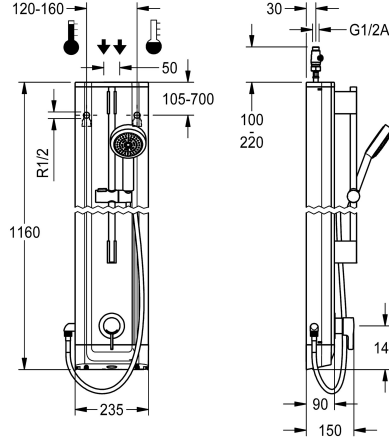

KWC F5L-Therm Stainless steel shower panel with hand shower fitting

Modell-Linie: F5L | F5LT2021
Showers | Manual shower

KWC-No.

2030066510

F5L-Therm stainless-steel shower panel for wall mounting with single-lever thermostat DN 15 and hand shower fitting kit. For connection to hot and cold water. Function block with integrated mixing cartridge and pre-assembled hygiene unit including sensor with control electronics to perform automatic water hygiene flushing, program-controlled thermal disinfection (additional bypass solenoid-operated flush valve cartridge necessary) and storage of statistical data. Thermostatically-controlled mixer cartridge with expansion element and active scald protection as well as adjustable and turn-proof temperature stop, and ceramic disc technology. All-metal construction, visible parts high-polished, chrome-plated. Pre-fitted chrome-plated brass shower rail with height-adjustable hand shower holder and chrome-plated brass hand shower, shower head with rain jet, diameter 110 mm, shower

hose 900 mm. Housing made of stainless steel with raised function surface and cover caps made of plastic. With adjustable and lockable connections with backflow preventer and strainers. Activated hygiene flushing, fixed interval of 24 hours. With option for parameterization and communication via optional, bidirectional remote control. Optional hygiene unit for battery operation with 6 V lithium battery (CR-P2) per fitting or separate power supply via plug-in power supply unit 6.75 V/12 V DC.

Housing dimensions 235 x 1160 x 90 mm (W x H x D)

Battery compartment including battery or power supply unit with extension cable must be ordered separately.

Technical Data

additional connections	no
with backflow preventer	yes
circulation	no
compatible A3000 open	no
connection with pay water disp	not possible
default automatic hygiene flush	fixed interval 24 hours
with filter	yes
adjustable flow time	no
functional principle	manual
for hand shower	yes
hygiene flushing	yes
diameter nominal	DN 15
inlet size	G 1/2 A
Locking mechanism	Top section, ceramic
material casing	stainless steel
material code casing	1.4301 Chrome Nickel steel V2A
material fitting	brass-look
minimum flow pressure	1 bar
type of mixing	with thermostat
overall depth	90 mm