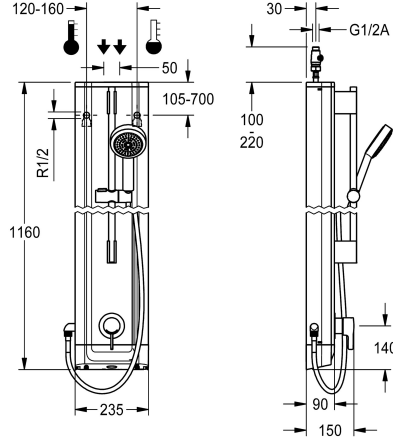

### KWC-No.

**2030066510**

F5L-Therm stainless-steel shower panel for wall mounting with single-lever thermostat DN 15 and hand shower fitting kit. For connection to hot and cold water. Function block with integrated mixing cartridge and pre-assembled hygiene unit including sensor with control electronics to perform automatic water hygiene flushing, program-controlled thermal disinfection (additional bypass solenoid-operated flush valve cartridge necessary) and storage of statistical data. Thermostatically-controlled mixer cartridge with expansion element and active scald protection as well as adjustable and turn-proof temperature stop, and ceramic disc technology. All-metal construction, visible parts high-polished, chrome-plated. Pre-fitted chrome-plated brass shower rail with height-adjustable hand shower holder and chrome-plated brass hand shower, shower head with rain jet, diameter 110 mm, shower

## KWC F5L-Therm

Stainless steel shower panel with hand shower fitting

Modell-Linie: F5L | F5LT2021

Showers | Manual shower

overall height	1,160 mm
overall width	235 mm
Parameterization	remote control
power supply connection	6,75 / 12 VDC
position of power connection	from top / backside
Type of power supply	Other
protective system IP	IP59K
with rosettes/cover plate	yes
protective shutdown	no
shower pipe draining	no
with shower set	yes
sound insulation	no
surface finish casing	satin finished
surface finish fitting	chromed
surface treatment fitting	polished
temperature limit	yes
thermal disinfection	yes
with transformer/power supply	no
type of mounting	wall mounting
type of operation	manual operation
type of sensor	opto-electronic sensor
type of shower	shower panel
volume flow rate at 3 bar	0,15 l/s
water connection	hose (gland nut)
position of water connection	from top / backside
with soap dish	no
Accent colour	chrome-look (glossy)
Basic colour	stainless steel