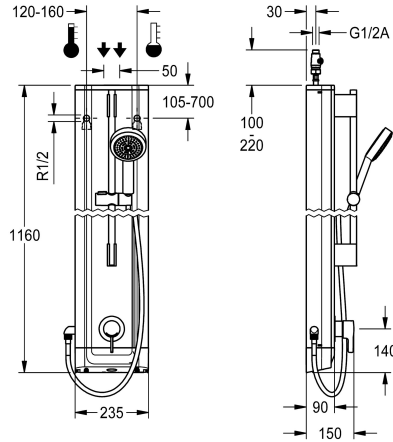

KWC F5L-Therm Stainless steel shower panel with hand shower fitting

Modell-Linie: F5L | F5LT2021
Showers | Manual shower

KWC-No.

2030066510

F5L-Therm stainless-steel shower panel for wall mounting with single-lever thermostat DN 15 and hand shower fitting kit. For connection to hot and cold water. Function block with integrated mixing cartridge and pre-assembled hygiene unit including sensor with control electronics to perform automatic water hygiene flushing, program-controlled thermal disinfection (additional bypass solenoid-operated flush valve cartridge necessary) and storage of statistical data. Thermostatically-controlled mixer cartridge with expansion element and active scald protection as well as adjustable and turn-proof temperature stop, and ceramic disc technology. All-metal construction, visible parts high-polished, chrome-plated. Pre-fitted chrome-plated brass shower rail with height-adjustable hand shower holder and chrome-plated brass hand shower, shower head with rain jet, diameter 110 mm, shower

hose 900 mm. Housing made of stainless steel with raised function surface and cover caps made of plastic. With adjustable and lockable connections with backflow preventer and strainers. Activated hygiene flushing, fixed interval of 24 hours. With option for parameterization and communication via optional, bidirectional remote control. Optional hygiene unit for battery operation with 6 V lithium battery (CR-P2) per fitting or separate power supply via plug-in power supply unit 6.75 V/12 V DC.

Housing dimensions 235 x 1160 x 90 mm (W x H x D)

Battery compartment including battery or power supply unit with extension cable must be ordered separately.

Technical Data

additional connections	no
with backflow preventer	yes
circulation	no
compatible A3000 open	no
connection with pay water disp	not possible
default automatic hygiene flush	fixed interval 24 hours
with filter	yes
adjustable flow time	no
functional principle	manual
for hand shower	yes
hygiene flushing	yes
diameter nominal	DN 15
inlet size	G 1/2 A
Locking mechanism	Top section, ceramic
material casing	stainless steel
material code casing	1.4301 Chrome Nickel steel V2A
material fitting	brass
minimum flow pressure	1 bar
type of mixing	with thermostat
overall depth	90 mm