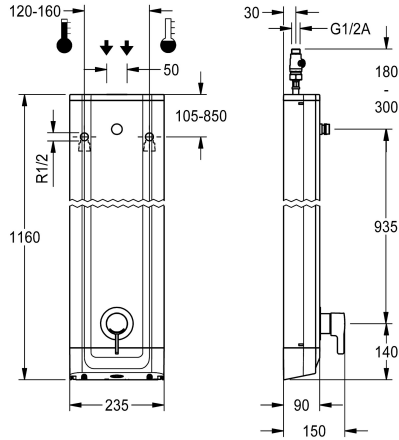

KWC F5L-Therm Stainless steel shower panel

Modell-Linie: F5L | F5LT2022
Showers | Manual shower

KWC-No.

2030066541

F5L-Therm stainless-steel shower panel for wall mounting with single-lever thermostat DN 15 and connecting nozzle for shower head. For connection to hot and cold water. Function block with integrated mixing cartridge and mechanism for an optional water hygiene unit for automatic water hygiene flushing, program-controlled thermal disinfection (additional bypass solenoid-operated flush valve cartridge necessary) and storage of statistical data. Thermostatically-controlled mixer cartridge with expansion element and active scald protection as well as adjustable and turn-proof temperature stop, and ceramic disc technology. All-metal

Housing dimensions 235 x 1160 x 90 mm (W x H x D)

Shower head must be ordered separately.

Technical Data

additional connections	no
with backflow preventer	yes
circulation	no
compatible A3000 open	no
connection with pay water disp	not possible
with filter	yes
adjustable flow time	no
functional principle	manual
for hand shower	no
hygiene flushing	prepared
diameter nominal	DN 15
inlet size	G 1/2 A
Locking mechanism	Top section, ceramic
material casing	stainless steel
material code casing	1.4301 Chrome Nickel steel V2A
material fitting	brass
minimum flow pressure	1 bar
type of mixing	with thermostat
overall depth	90 mm
overall height	1,160 mm
overall width	235 mm
with rosettes/cover plate	yes