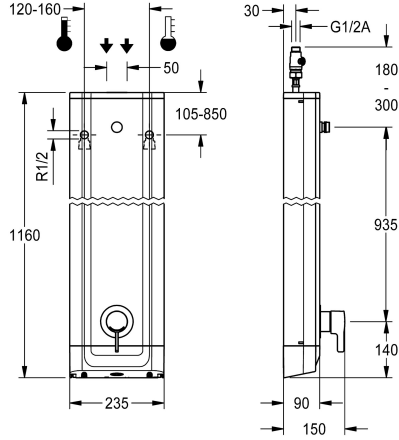

### KWC-No.

**2030066541**

F5L-Therm stainless-steel shower panel for wall mounting with single-lever thermostat DN 15 and connecting nozzle for shower head. For connection to hot and cold water. Function block with integrated mixing cartridge and mechanism for an optional water hygiene unit for automatic water hygiene flushing, program-controlled thermal disinfection (additional bypass solenoid-operated flush valve cartridge necessary) and storage of statistical data. Thermostatically-controlled mixer cartridge with expansion element and active scald protection as well as adjustable and turn-proof temperature stop, and ceramic disc technology. All-metal

construction, visible parts high-polished, chrome-plated. Connecting nozzles for separate required DN 15 KWC shower head with pre-fitted flow regulator 9.0 l/min. Stainless steel housing with raised function surface and cover caps made of plastic. With adjustable and lockable connections with backflow preventer and strainers.

Housing dimensions 235 x 1160 x 90 mm (W x H x D)

Shower head must be ordered separately.

### Technical Data

additional connections	no
with backflow preventer	yes
circulation	no
compatible A3000 open	no
connection with pay water disp	not possible
with filter	yes
adjustable flow time	no
functional principle	manual
for hand shower	no
hygiene flushing	prepared
diameter nominal	DN 15
inlet size	G 1/2 A
Locking mechanism	Top section, ceramic
material casing	stainless steel
material code casing	1.4301 Chrome Nickel steel V2A
material fitting	brass
minimum flow pressure	1 bar
type of mixing	with thermostat
overall depth	90 mm
overall height	1,160 mm
overall width	235 mm
with rosettes/cover plate	yes