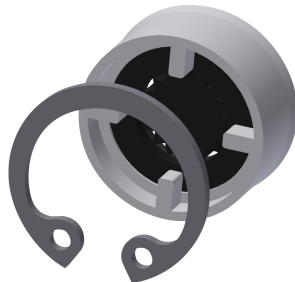

Optional Accessories