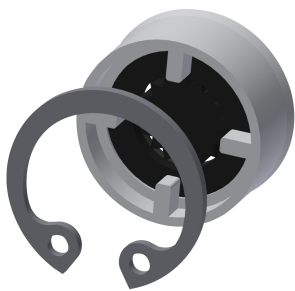

Spare Parts