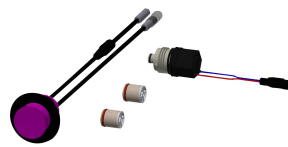

Optional Accessories