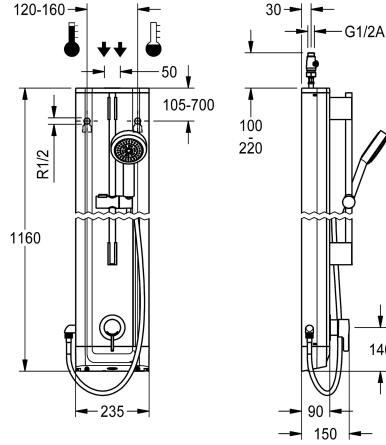

KWC F5L-Therm Stainless steel shower panel with hand shower fitting

Modell-Linie: F5L | F5LT2023
Showers | Manual shower

KWC-No.

2030066542

F5L-Therm stainless-steel shower panel for wall mounting with single-lever thermostat DN 15 and hand shower fitting kit. For connection to hot and cold water. Function block with integrated mixing cartridge and mechanism for an optional water hygiene unit for automatic water hygiene flushing, program-controlled thermal disinfection (additional bypass solenoid-operated flush valve cartridge necessary) and storage of statistical data. Thermostatically-controlled mixer cartridge with expansion element and active scald protection as well as adjustable and turn-proof temperature stop, and ceramic disc technology. All-metal

construction, visible parts high-polished, chrome-plated. Pre-fitted chrome-plated brass shower rail with height-adjustable hand shower holder and chrome-plated brass hand shower, shower head with rain jet, diameter 110 mm, shower hose 900 mm. Housing made of stainless steel with raised function surface and cover caps made of plastic. With adjustable and lockable connections with backflow preventer and strainers.

Housing dimensions 235 x 1160 x 90 mm (W x H x D)

Technical Data

additional connections	no
with backflow preventer	yes
circulation	no
compatible A3000 open	no
connection with pay water disp	not possible
with filter	yes
adjustable flow time	no
functional principle	manual
for hand shower	yes
hygiene flushing	prepared
diameter nominal	DN 15
inlet size	G 1/2 A
Locking mechanism	Top section, ceramic
material casing	stainless steel
material code casing	1.4301 Chrome Nickel steel V2A
material fitting	brass-look
minimum flow pressure	1 bar
type of mixing	with thermostat
overall depth	90 mm
overall height	1,160 mm
overall width	235 mm
with rosettes/cover plate	yes