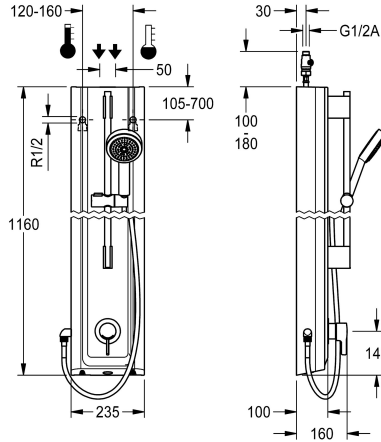

KWC F5L-Therm Shower panel made of MIRANIT with hand shower fitting

Modell-Linie: F5L | F5LT2025
Showers | Manual shower

KWC-No.

2030066544

F5L-Therm shower panel made from mineral material for wall mounting with single-lever thermostat DN 15 and hand shower fitting kit. For connection to hot and cold water. Function block with integrated mixing cartridge and pre-assembled hygiene unit including sensor with control electronics to perform automatic water hygiene flushing, program-controlled thermal disinfection (additional bypass solenoid-operated flush valve cartridge necessary) and storage of statistical data. Thermostatically-controlled mixer cartridge with expansion element and active scald protection as well as adjustable and turn-proof temperature stop, and ceramic disc technology. All-metal construction, visible parts high-polished, chrome-plated. Pre-fitted chrome-plated brass shower rail with height-adjustable hand shower holder and chrome-plated plastic hand shower, shower head with rain jet, diameter 110 mm, shower hose 900 mm. Housing with raised function

Modell-Linie: F5L | F5LT2025

Showers | Manual shower

overall height	1,160 mm
overall width	235 mm
Parameterization	remote control
power supply connection	6,75 / 12 VDC
Type of power supply	Other
protective system IP	IP59K
with rosettes/cover plate	yes
protective shutdown	no
shower pipe draining	no
with shower set	yes
sound insulation	no
surface finish fitting	chromed
surface treatment fitting	polished
temperature limit	yes
thermal disinfection	yes
with transformer/power supply	no
type of mounting	wall mounting
type of operation	manual operation
type of sensor	opto-electronic sensor
type of shower	shower panel
volume flow rate at 3 bar	0.15 l/s
water connection	hose (gland nut)
position of water connection	from top / backside
with soap dish	no
Accent colour	chrome-look (glossy)
Basic colour	white