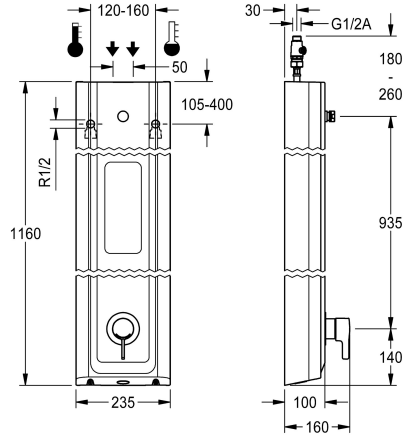

### KWC-No.

**2030066546**

F5L-Therm shower panel made from mineral material for wall mounting with single-lever thermostat DN 15 and connecting nozzle for shower head. For connection to hot and cold water. Function block with integrated mixing cartridge and pre-assembled hygiene unit including sensor with control electronics to perform automatic water hygiene flushing, program-controlled thermal disinfection (additional bypass solenoid-operated flush valve cartridge necessary) and storage of statistical data. Thermostatically-controlled mixer cartridge with expansion element and active scald protection as well as adjustable and turn-proof temperature stop, and ceramic disc technology. All-metal construction, visible parts high-polished, chrome-plated. Connecting nozzles for separate required DN 15 KWC shower head with pre-fitted flow regulator 9.0 l/min. Housing with raised function surface and seamless moulded

## KWC F5L-Therm

Shower panel made of MIRANIT with shower gel shelf

Modell-Linie: F5L | F5LT2026

Showers | Manual shower

overall height	1,160 mm
overall width	235 mm
Parameterization	remote control
power supply connection	6,75 / 12 VDC
position of power connection	from top / backside
Type of power supply	Other
protective system IP	IP59K
with rosettes/cover plate	yes
protective shutdown	no
shower pipe draining	no
Shower head	for separately shower head
with shower set	no
sound insulation	no
surface finish fitting	chromed
surface treatment fitting	polished
temperature limit	yes
thermal disinfection	yes
with transformer/power supply	no
type of mounting	wall mounting
type of operation	manual operation
type of sensor	opto-electronic sensor
type of shower	shower panel
volume flow rate at 3 bar	0.15 l/s
water connection	hose (gland nut)
position of water connection	from top / backside
with soap dish	integrated
Accent colour	chrome-look (glossy)
Basic colour	white