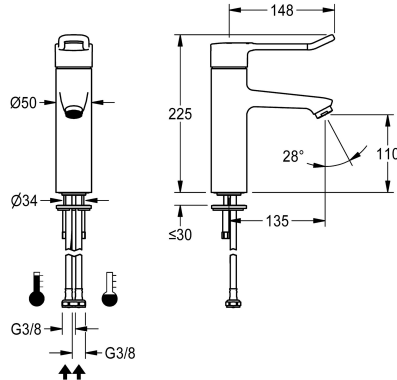

KWC F4LT-Med Thermostatic single-lever pillar mixer

Modell-Linie: F4 | F4LT1002
Taps | Manual taps

KWC-No.

2030066749

2030068119
With connection pipes

water connection

hose (gland nut)

pipe

F4LT-Med thermostatic single lever mixer as DN 15 pillar mixer for sanitary facilities in the healthcare and nursing sectors, with 148 mm lever. Thermostat-controlled mixer cartridge with expansion element and active scald protection, fail-safe against backflow as well as adjustable and turn-proof temperature stop, and ceramic disc technology. Without additional backflow preventer for optimised drinking water hygiene. Lever cap in ergonomic bracket

design, with slight curvature in the front and basalt-grey coating, in line with two-senses principle (tactile and visual). For connection to hot water and cold water via hoses, includes strainers. Tap optimised for cleaning, all-metal construction, polished chromium-plated low-lead brass (lead proportion $\leq 0.2\%$), with volume-reduced water flow without nickel coating. Laminar jet controller with integrated flow rate controller 8.0 l/min, projection 135 mm.

no

yes

manual

DN 15

G 3/8

Top section, ceramic

brass-look

1 bar