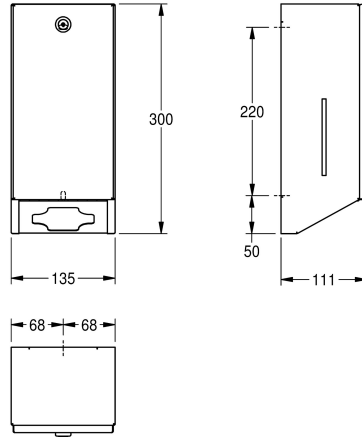

KWC RODAN Toilet paper dispenser

Modell-Linie: RODAN | RODX677
Accessories | Paper towel dispensers

KWC-No.

2030066921

Rodan Toilet Paper Dispenser for wall mounting, stainless steel, surface satin finished, material thickness 0.8 mm, folded front cover, cylinder lock with KWC standard key, inspection windows on sides, loading capacity 450 - 500 pcs. of toilet paper depending on

convolution, includes stainless steel screws and dowels.

Dimensions 135 x 300 x 111 mm (W x H x D)

Technical Data

filling quantity	500
filling quantity uom	pieces
lock	key-lock
material	stainless steel
material code	1.4301 Chrome Nickel steel V2A
material thickness	0.8 mm
overall depth	111 mm
overall height	300 mm
overall width	135 mm
surface finish	satin finished
type of consumable	single toilet paper
type of fixing	screw
type of mounting	wall mounting
type of operation	manual operation