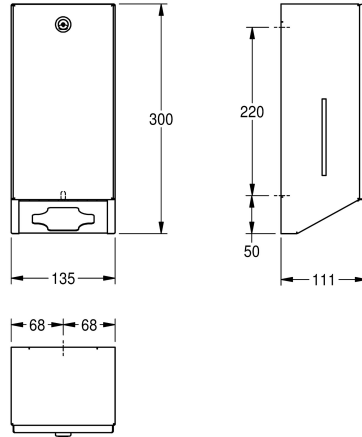

KWC RODAN Toilet paper dispenser

Modell-Linie: RODAN | RODX677
Accessories | Paper towel dispensers

KWC-No.

2030066921

Rodan Toilet Paper Dispenser for wall mounting, stainless steel, surface satin finished, material thickness 0.8 mm, folded front cover, cylinder lock with KWC standard key, inspection windows on sides, loading capacity 450 - 500 pcs. of toilet paper depending on

convolution, includes stainless steel screws and dowels.

Dimensions 135 x 300 x 111 mm (W x H x D)

Technical Data

filling quantity
filling quantity uom
lock
material
material code
material thickness
overall depth
overall height
overall width
surface finish
type of consumable
type of fixing
type of mounting
type of operation

500
pieces
key-lock
stainless steel
1.4301 Chrome Nickel steel V2A
0.8 mm
111 mm
300 mm
135 mm
satin finished
single toilet paper
screw
wall mounting
manual operation