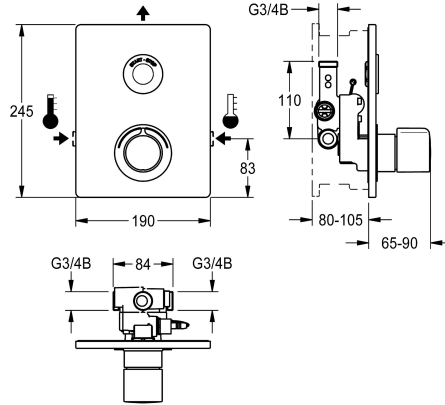

### KWC-No.

**2030067151**

F5E-Therm thermostatic mixer DN 15 as finished installation kit for wall mounting in mounting material, for shower facilities. Electrically controlled, connects to hot water and cold water. Function block with integrated solenoid valve cartridge, thermostat and mechanism for two optional bypass solenoid valve cartridges for separate rinsing of the cold-water line and implementation of program-controlled thermal disinfection as well as for separate sampling of cold or hot water. Thermostat with metal handle with adjustable and turn-proof temperature stop and option for manual thermal disinfection. All-metal construction, visible parts high-polished, chrome-plated. With holding frame and profile seal, stainless-steel cover plate 190 x 245 mm with covered screw fixing including sensor with control

via electronic module

Cover plate height

245 mm

Cover plate width

190 mm

default automatic hygiene flus

24h after the last activity

default flow time

no

hygiene flushing

yes

diameter nominal

DN 15

inlet size

G 3/4 B

Locking mechanism