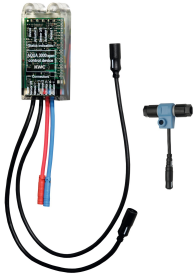

### Optional Accessories

**Bidirectional remote control for electronic fittings F3 and F5**

**2030036654**  
ACEX9005

**2-button remote control for fittings F3 and F5**

**2030036849**  
ACEX9004

**Extension set**

**2030067889**  
ACXT9001

**Solenoid valve cartridge**

**2030003033**  
EAQFU0001

**Electronic module EM5 for F5 shower taps**

**2030041918**  
ACET2001

**Set for flushing the cold-water line**

**2030071564**  
ACXT2005