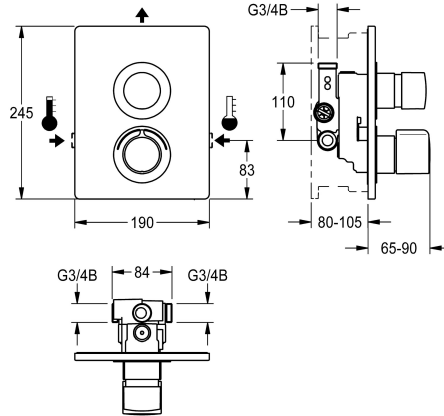

KWC F5S-Therm self-closing thermostatic in-wall mixer

Modell-Linie: **F5S | F5ST2032**
Showers | Self closing showers

KWC-No.

2030067154

2030067163
With automatic shower pipe emptying

2030067158
Version without option for automatic water hygiene flushing or thermal disinfection

2030067167
with automatic shower pipe draining

shower pipe draining

no

yes

no

yes

thermal disinfection

yes

yes

no

no

F5S-Therm self-closing thermostatic mixer DN 15 as finished installation kit for wall mounting in mounting kit, for shower facilities. Hydraulically controlled, connects to hot water and cold water. Function block with integrated FRAMIC self-closing cartridge, thermostat and mechanism for an optional water hygiene unit for automatic water hygiene flushing, program-controlled thermal disinfection (additional bypass solenoid-operated flush valve cartridge necessary) and storage of statistical data. Additional mechanism for second bypass solenoid valve cartridge for separate rinsing of the cold-water line and separate sampling of

cold or hot water. FRAMIC self-closing cartridge, low maintenance and stagnation free, with ceramic disc technology, self closing, flow pressure independent due to medium-independent design. Continuously adjustable flow duration. Thermostat with metal handle with adjustable and turn-proof temperature stop and option for manual thermal disinfection. All-metal construction, visible parts high-polished, chrome-plated. Holding frame including profile seal, stainless steel cover 190 x 245 mm with covered screw fixing, chrome-plated plastic rosettes, non-return valve and strainers. Depth adjustability 25 mm.

Technical Data

additional connections

no

with backflow preventer

yes

Built-in fitting model

Finishing section

calculation flow rate cold wat

0.15 l/s

calculation flow rate hot wate

0.15 l/s

circulation

no

compatible A3000 open

no

connection with pay water disp

not possible

Cover plate height

245 mm

Cover plate width

190 mm

with filter

yes

adjustable flow time

yes

functional principle

hydraulic self-closing

for hand shower

no

hygiene flushing

prepared

diameter nominal

DN 15

inlet size

G 3/4 B