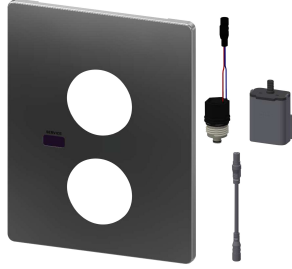

Hygiene unit for F5S-Therm

2030041523
ACST2001