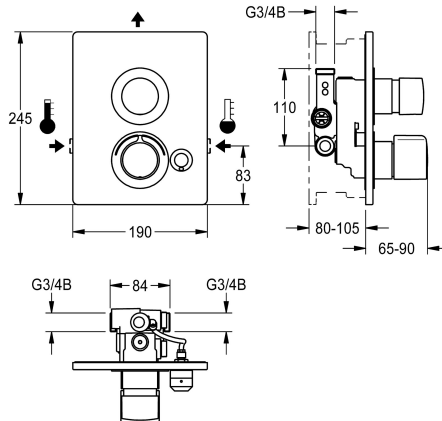

KWC

F5S-Therm self-closing thermostatic in-wall mixer

Modell-Linie: F5S | F5ST2036
Showers | Self closing showers

KWC-No.

2030067154

2030067163
With automatic shower pipe emptying

2030067158
Version without option for automatic water hygiene flushing or thermal disinfection

yes

no

no

F5S-Therm self-closing thermostatic mixer DN 15 as finished installation kit for wall mounting in mounting kit, for shower facilities. Hydraulically controlled, connects to hot water and cold water. Function block with integrated FRAMIC self-closing cartridge, thermostat and mechanism for an optional water hygiene unit for automatic water hygiene flushing, program-controlled thermal disinfection (additional bypass solenoid-operated flush valve cartridge necessary) and storage of statistical data. Additional mechanism for second bypass solenoid valve cartridge for separate rinsing of the cold-water line and separate sampling of cold or hot water. FRAMIC self-closing cartridge, low maintenance

and stagnation free, with ceramic disc technology, self closing, flow pressure independent due to medium-independent design. Continuously adjustable flow duration. Thermostat with metal handle with adjustable and turn-proof temperature stop and option for manual thermal disinfection. All-metal construction, visible parts high-polished, chrome-plated. Holding frame including profile seal, stainless steel cover 190 x 245 mm with covered screw fixing, chrome-plated plastic rosettes, non-return valve and strainers. Depth adjustability 25 mm. Version with automatic shower pipe emptying.

no

hygiene flushing

prepared

diameter nominal

DN 15

inlet size

G 3/4 B

Locking mechanism