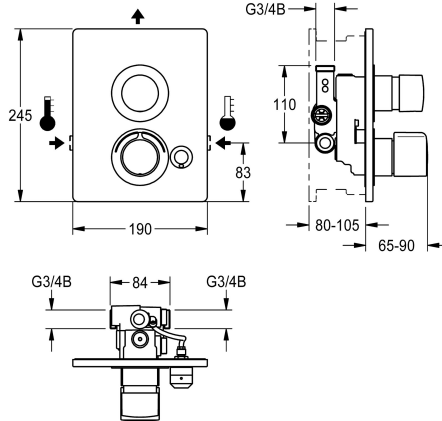

KWC F5S-Therm self-closing thermostatic in-wall mixer

Modell-Linie: F5S | F5ST2036
Showers | Self closing showers

KWC-No.

2030067154

2030067163
With automatic shower pipe emptying

2030067158
Version without option for automatic water hygiene flushing or thermal disinfection

2030067167
with automatic shower pipe draining

shower pipe draining

no

yes

no

yes

thermal disinfection

yes

yes

no

no

F5S-Therm self-closing thermostatic mixer DN 15 as finished installation kit for wall mounting in mounting kit, for shower facilities. Hydraulically controlled, connects to hot water and cold water. Function block with integrated FRAMIC self-closing cartridge, thermostat and mechanism for an optional water hygiene unit for automatic water hygiene flushing, program-controlled thermal disinfection (additional bypass solenoid-operated flush valve cartridge necessary) and storage of statistical data. Additional mechanism for second bypass solenoid valve cartridge for separate rinsing of the cold-water line and separate sampling of cold or hot water. FRAMIC self-closing cartridge, low maintenance

and stagnation free, with ceramic disc technology, self closing, flow pressure independent due to medium-independent design. Continuously adjustable flow duration. Thermostat with metal handle with adjustable and turn-proof temperature stop and option for manual thermal disinfection. All-metal construction, visible parts high-polished, chrome-plated. Holding frame including profile seal, stainless steel cover 190 x 245 mm with covered screw fixing, chrome-plated plastic rosettes, non-return valve and strainers. Depth adjustability 25 mm. Version with automatic shower pipe emptying.

Technical Data

additional connections

no

with backflow preventer

yes

Built-in fitting model

Finishing section

calculation flow rate cold wat

0.15 l/s

calculation flow rate hot wate

0.15 l/s

circulation

no

compatible A3000 open

no

connection with pay water disp

not possible

with filter

yes

adjustable flow time

yes

functional principle

hydraulic self-closing

for hand shower

no

hygiene flushing

prepared

diameter nominal

DN 15

inlet size

G 3/4 B

Locking mechanism

Top section, ceramic

material casing

stainless steel