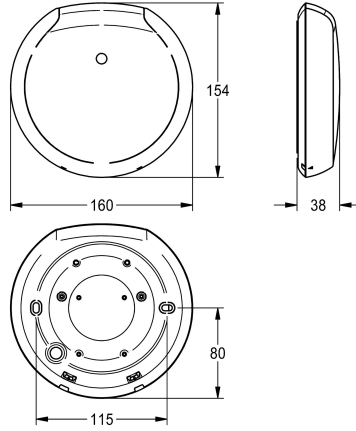

KWC F5 Smart Urinal sensor

Modell-Linie: F5E | F5EF3008
Flushing systems | Electronic urinal flushing systems

KWC-No.

2030067530
White plastic housing

2030067531
Black plastic housing

Basic colour

white

black

F5 smart urinal sensor for overhead installation for central flushing of urinal systems in a room. Control module designed with white plastic housing, for multiple simultaneous user detection and touch-free triggering of flushing programmes for connected F5 smart urinal units via wireless communication. Option to connect up to 20 F5 smart urinal units. The area covered by the sensors is dependent on the ceiling height. Activated, washing area-dependent hygiene flushing 24 hours after last activation and saving of statistical data. Commissioning and flushing programme selection and

parametrisation for each smart urinal unit via the necessary app, installed on Bluetooth®-enabled mobile devices from Android 7 or iOS 11.

Connection voltage 110–240 V AC, 50/60 Hz
Protection class IP20
Area covered 5 x 2.5 m at ceiling height 3 m
Housing dimensions 160 x 35 mm (D x H)