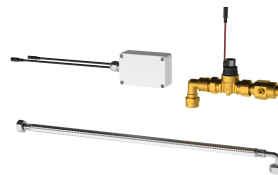

KWC F5 Smart Urinal sensor

Modell-Linie: F5E | F5EF3008
Flushing systems | Electronic urinal flushing systems

KWC-No.

2030067530
White plastic housing

2030067531
Black plastic housing

Basic colour

white

black

F5 smart urinal sensor for overhead installation for central flushing of urinal systems in a room. Control module designed with white plastic housing, for multiple simultaneous user detection and touch-free triggering of flushing programmes for connected F5 smart urinal units via wireless communication. Option to connect up to 20 F5 smart urinal units. The area covered by the sensors is dependent on the ceiling height. Activated, washing area-dependent hygiene flushing 24 hours after last activation and saving of statistical data. Commissioning and flushing programme selection and

Technical Data

Parameterization

type of mounting

Basic colour

app

ceiling mounting

white

Mandatory Accessories

F5 smart urinal unit for single ceramic urinals

2030067532
ACEF3002

F5 smart urinal unit for single urinal made of stainless steel

2030070859
ACEF3003

F5 smart urinal unit for series of urinals made of stainless steel