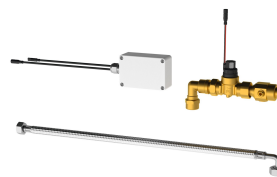

### Basic colour

white

black

F5 smart urinal sensor for overhead installation for central flushing of urinal systems in a room. Control module designed with white plastic housing, for multiple simultaneous user detection and touch-free triggering of flushing programmes for connected F5 smart urinal units via wireless communication. Option to connect up to 20 F5 smart urinal units. The area covered by the sensors is dependent on the ceiling height. Activated, washing area-dependent hygiene flushing 24 hours after last activation and saving of statistical data. Commissioning and flushing programme selection and

### Mandatory Accessories

**F5 smart urinal unit for single ceramic urinals**

**2030067532**  
ACEF3002

**F5 smart urinal unit for single urinal made of stainless steel**

**2030070859**  
ACEF3003

**F5 smart urinal unit for series of urinals made of stainless steel**