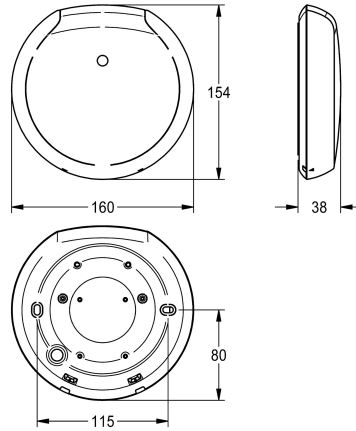

## KWC F5 Smart Urinal sensor

Modell-Linie: F5E | F5EF3008  
Flushing systems | Electronic urinal flushing systems

### KWC-No.

**2030067530**  
White plastic housing

**2030067531**  
Black plastic housing

### Basic colour

white

black

F5 smart urinal sensor for overhead installation for central flushing of urinal systems in a room. Control module designed with white plastic housing, for multiple simultaneous user detection and touch-free triggering of flushing programmes for connected F5 smart urinal units via wireless communication. Option to connect up to 20 F5 smart urinal units. The area covered by the sensors is dependent on the ceiling height. Activated, washing area-dependent hygiene flushing 24 hours after last activation and saving of statistical data. Commissioning and flushing programme selection and

parametrisation for each smart urinal unit via the necessary app, installed on Bluetooth®-enabled mobile devices from Android 7 or iOS 11.

Connection voltage 110–240 V AC, 50/60 Hz  
Protection class IP20  
Area covered 5 x 2.5 m at ceiling height 3 m  
Housing dimensions 160 x 35 mm (D x H)