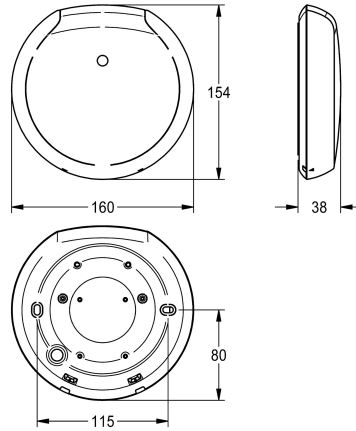

KWC F5 Smart Urinal sensor

Modell-Linie: F5E | F5EF3008
Flushing systems | Electronic urinal flushing systems

KWC-No.

2030067530
White plastic housing

2030067531
Black plastic housing

Basic colour

white

black

F5 smart urinal sensor for overhead installation for central flushing of urinal systems in a room. Control module designed with white plastic housing, for multiple simultaneous user detection and touch-free triggering of flushing programmes for connected F5 smart urinal units via wireless communication. Option to connect up to 20 F5 smart urinal units. The area covered by the sensors is dependent on the ceiling height. Activated, washing area-dependent hygiene flushing 24 hours after last activation and saving of statistical data. Commissioning and flushing programme selection and

parametrisation for each smart urinal unit via the necessary app, installed on Bluetooth®-enabled mobile devices from Android 7 or iOS 11.

Connection voltage 110–240 V AC, 50/60 Hz
Protection class IP20
Area covered 5 x 2.5 m at ceiling height 3 m
Housing dimensions 160 x 35 mm (D x H)