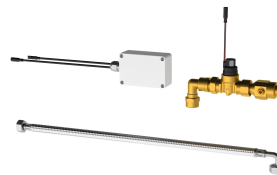

KWC F5 Smart urinal sensor

Modell-Linie: F5E | F5EF3009
Flushing systems | Electronic urinal flushing systems

KWC-No.

2030067530
White plastic housing

2030067531
Black plastic housing

Basic colour

white

black

F5 smart urinal sensor for overhead installation for central flushing of urinal systems in a room. Control module in black plastic housing, for multiple simultaneous user detection and touch-free triggering of flushing programmes for connected F5 smart urinal units via wireless communication. Option to connect up to 20 F5 smart urinal units. The area covered by the sensors is dependent on the ceiling height. Activated, washing area-dependent hygiene flushing 24 hours after last activation and saving of statistical data. Commissioning and flushing programme selection and

Technical Data

Parameterization

type of mounting

Basic colour

app

ceiling mounting

black

Mandatory Accessories

F5 smart urinal unit for single ceramic urinals

2030067532
ACEF3002

F5 smart urinal unit for single urinal made of stainless steel

2030070859
ACEF3003

F5 smart urinal unit for series of urinals made of stainless steel