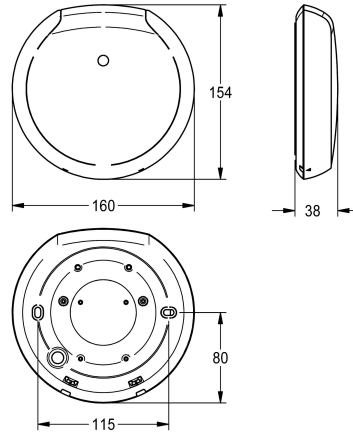

KWC F5 Smart urinal sensor

Modell-Linie: F5E | F5EF3009
Flushing systems | Electronic urinal flushing systems

KWC-No.

2030067530
White plastic housing

2030067531
Black plastic housing

Basic colour

white

black

F5 smart urinal sensor for overhead installation for central flushing of urinal systems in a room. Control module in black plastic housing, for multiple simultaneous user detection and touch-free triggering of flushing programmes for connected F5 smart urinal units via wireless communication. Option to connect up to 20 F5 smart urinal units. The area covered by the sensors is dependent on the ceiling height. Activated, washing area-dependent hygiene flushing 24 hours after last activation and saving of statistical data. Commissioning and flushing programme selection and

parametrisation for each smart urinal unit via the necessary app, installed on Bluetooth®-enabled mobile devices from Android 7 or iOS 11.

Connection voltage 110–240 V AC, 50/60 Hz
Protection class IP20
Area covered 5 x 2.5 m at ceiling height 3 m
Housing dimensions 160 x 35 mm (D x H)