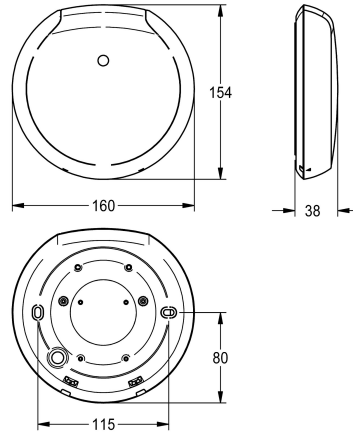

KWC F5 Smart urinal sensor

Modell-Linie: F5E | F5EF3009
Flushing systems | Electronic urinal flushing systems

KWC-No.

2030067530
White plastic housing

2030067531
Black plastic housing

Basic colour

white

black

F5 smart urinal sensor for overhead installation for central flushing of urinal systems in a room. Control module in black plastic housing, for multiple simultaneous user detection and touch-free triggering of flushing programmes for connected F5 smart urinal units via wireless communication. Option to connect up to 20 F5 smart urinal units. The area covered by the sensors is dependent on the ceiling height. Activated, washing area-dependent hygiene flushing 24 hours after last activation and saving of statistical data. Commissioning and flushing programme selection and

parametrisation for each smart urinal unit via the necessary app, installed on Bluetooth®-enabled mobile devices from Android 7 or iOS 11.

Connection voltage 110–240 V AC, 50/60 Hz
Protection class IP20
Area covered 5 x 2.5 m at ceiling height 3 m
Housing dimensions 160 x 35 mm (D x H)