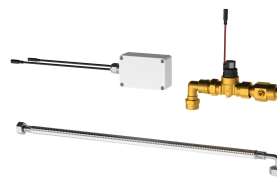

KWC F5 Smart urinal sensor

Modell-Linie: F5E | F5EF3009
Flushing systems | Electronic urinal flushing systems

KWC-No.

2030067530
White plastic housing

2030067531
Black plastic housing

Basic colour

white

black

F5 smart urinal sensor for overhead installation for central flushing of urinal systems in a room. Control module in black plastic housing, for multiple simultaneous user detection and touch-free triggering of flushing programmes for connected F5 smart urinal units via wireless communication. Option to connect up to 20 F5 smart urinal units. The area covered by the sensors is dependent on the ceiling height. Activated, washing area-dependent hygiene flushing 24 hours after last activation and saving of statistical data. Commissioning and flushing programme selection and

Technical Data

Parameterization

type of mounting

Basic colour

app

ceiling mounting

black

Mandatory Accessories

F5 smart urinal unit for single ceramic urinals

2030067532
ACEF3002

F5 smart urinal unit for single urinal made of stainless steel

2030070859
ACEF3003

F5 smart urinal unit for series of urinals made of stainless steel